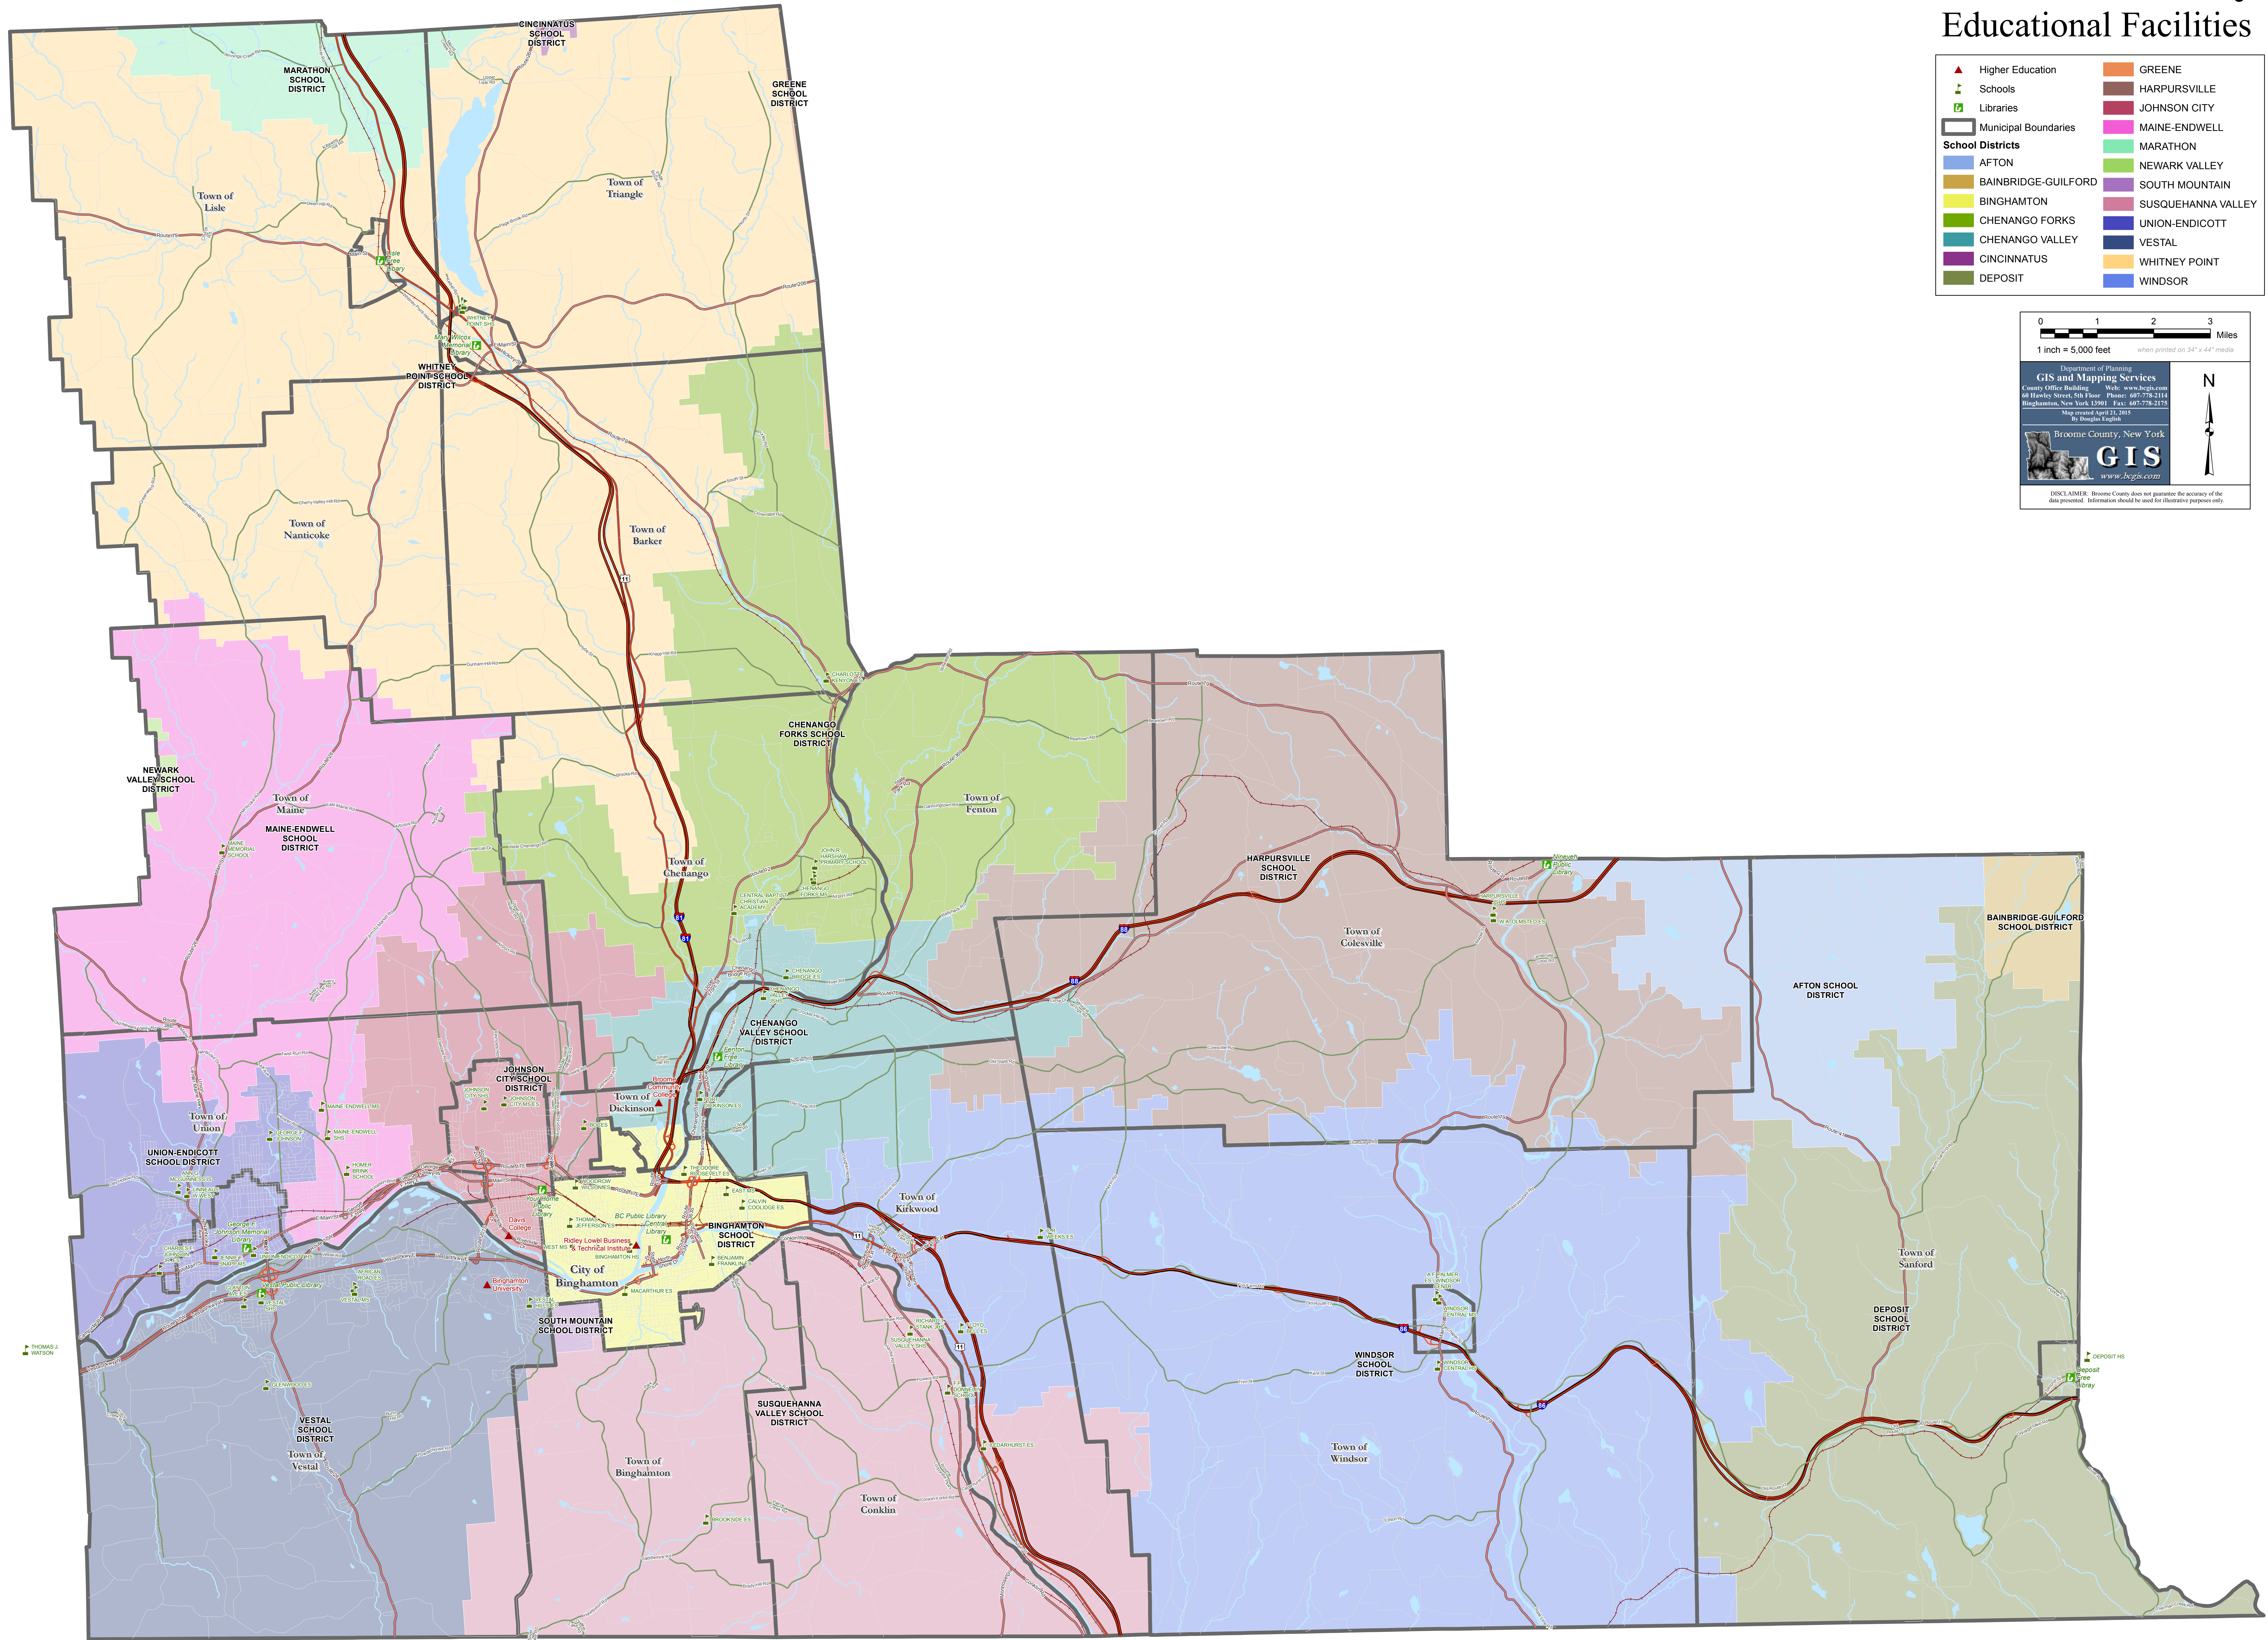

Broome County

Educational Facilities

▲ Higher Education	GREENE
🏫 Schools	HARPURVILLE
📖 Libraries	JOHNSON CITY
▭ Municipal Boundaries	MAINE-ENDWELL
School Districts	MARATHON
AFTON	NEWARK VALLEY
BAINBRIDGE-GUILFORD	SOUTH MOUNTAIN
BINGHAMTON	SUSQUEHANNA VALLEY
CHENANGO FORKS	UNION-ENDICOTT
CHENANGO VALLEY	VESTAL
CINCINNATUS	WHITNEY POINT
DEPOSIT	WINDSOR

0 1 2 3 Miles
1 inch = 5,000 feet when printed on 24" x 44" media

Department of Planning
GIS and Mapping Services
County Office Building Web: www.bcgis.com
60 Hawley Street, 5th Floor Phone: 607-778-2114
Binghamton, New York 13901 Fax: 607-778-2175
Map created April 21, 2015
By Douglas English