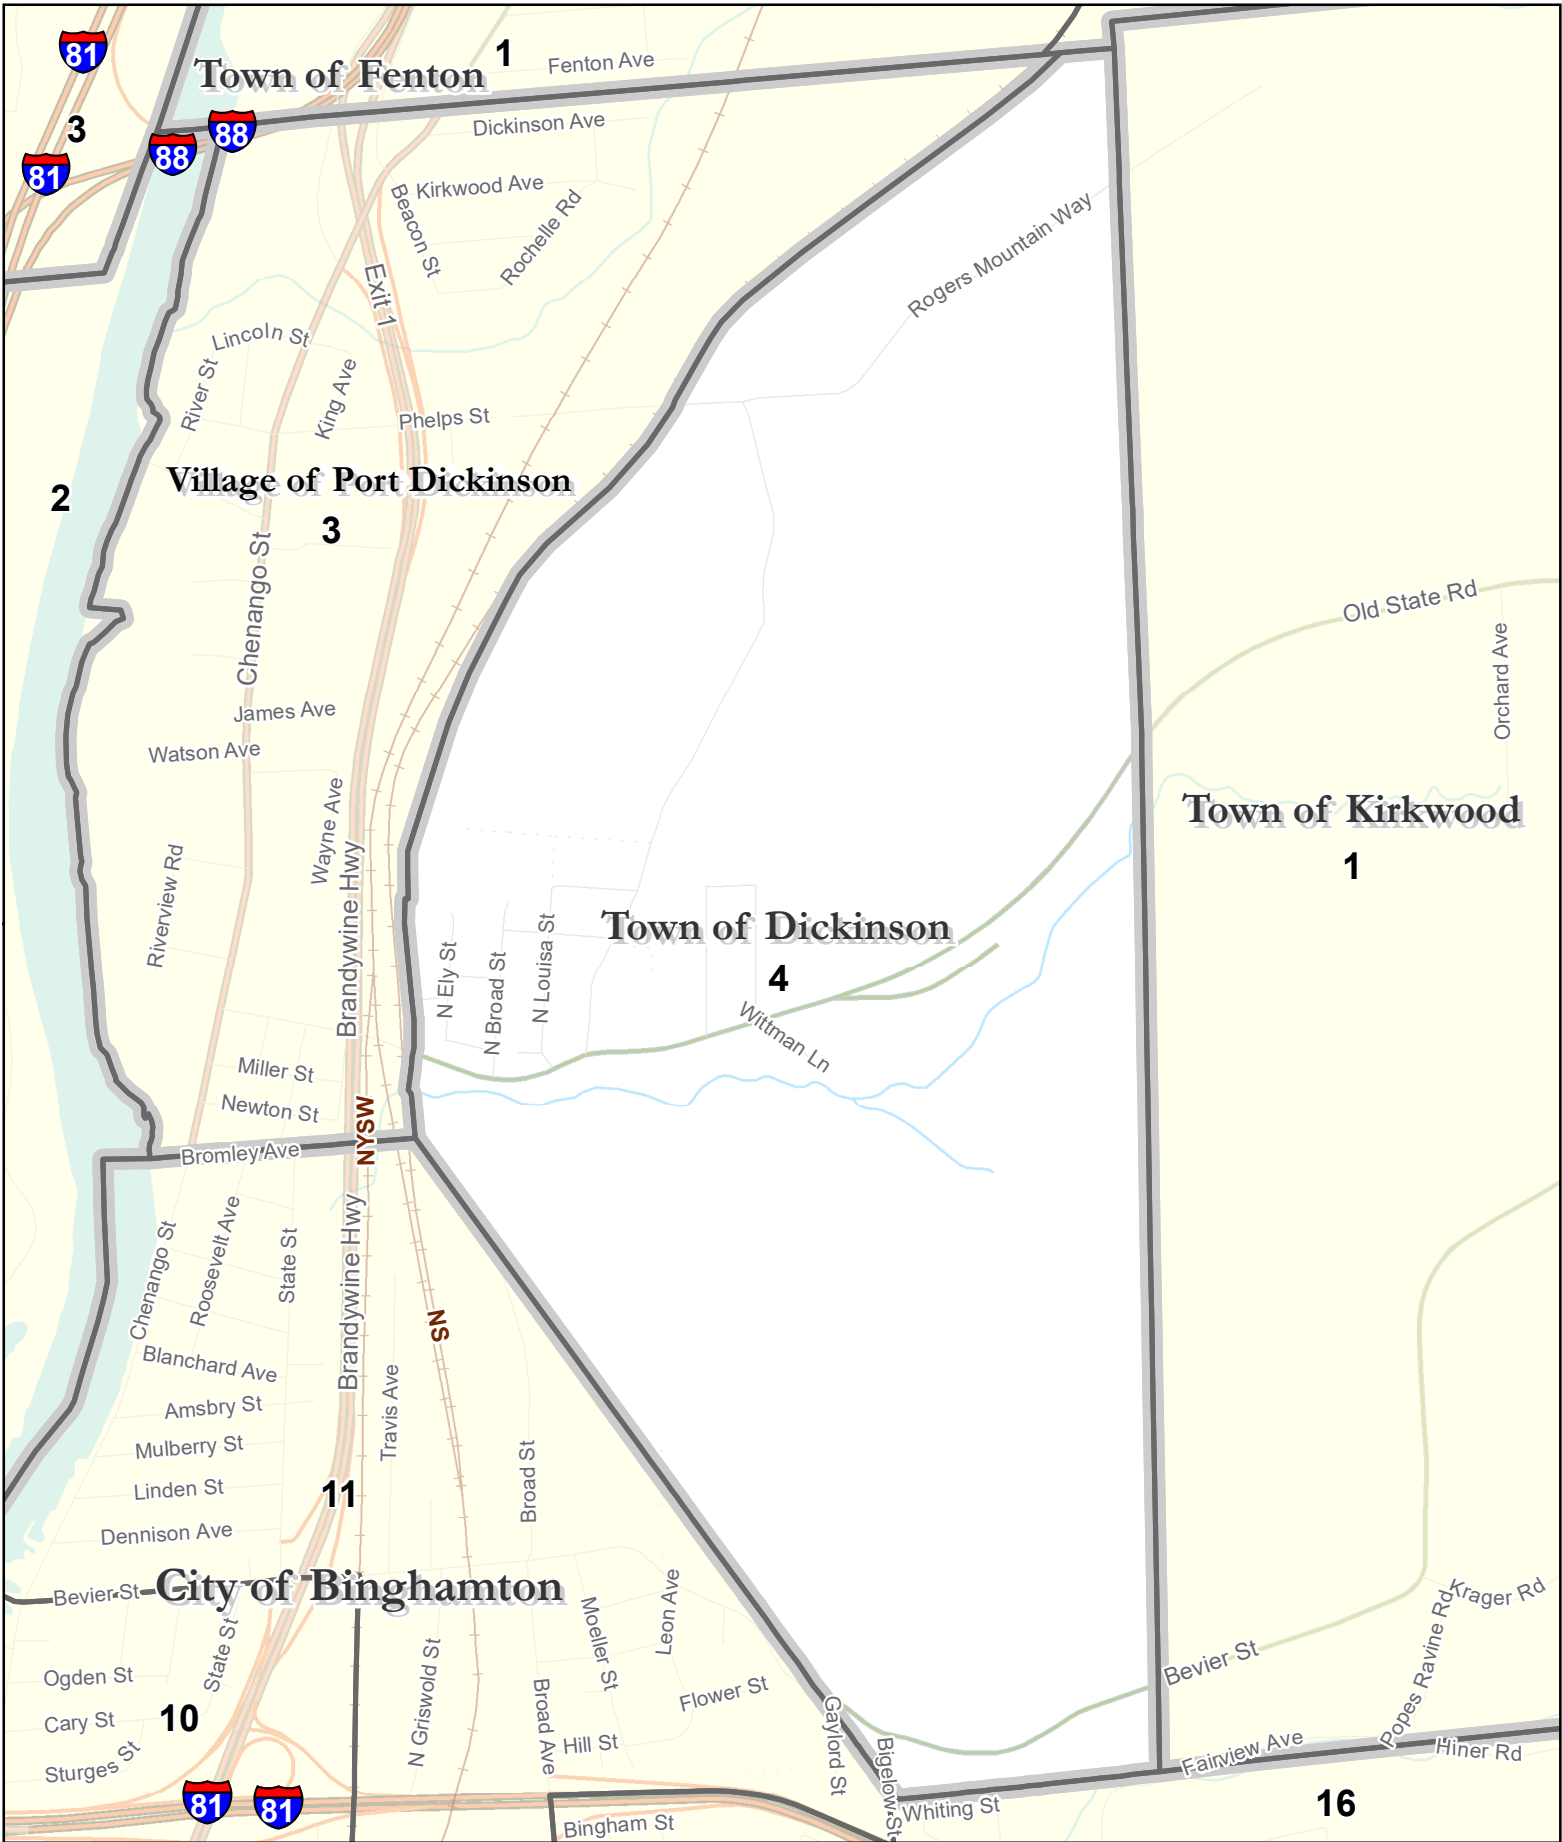

Individual Election Districts: Dickinson 1

DISCLAIMER: Broome County does not guarantee the accuracy of the data presented. Information should be used for illustrative purposes only.

1 inch = 940 Feet

Individual Election Districts: Dickinson 2

DISCLAIMER: Broome County does not guarantee the accuracy of the data presented. Information should be used for illustrative purposes only.

1 inch = 1,023 Feet

Individual Election Districts: Dickinson 3

DISCLAIMER: Broome County does not guarantee the accuracy of the data presented. Information should be used for illustrative purposes only.

1 inch = 785 Feet

Individual Election Districts: Dickinson 4

DISCLAIMER: Broome County does not guarantee the accuracy of the data presented. Information should be used for illustrative purposes only.