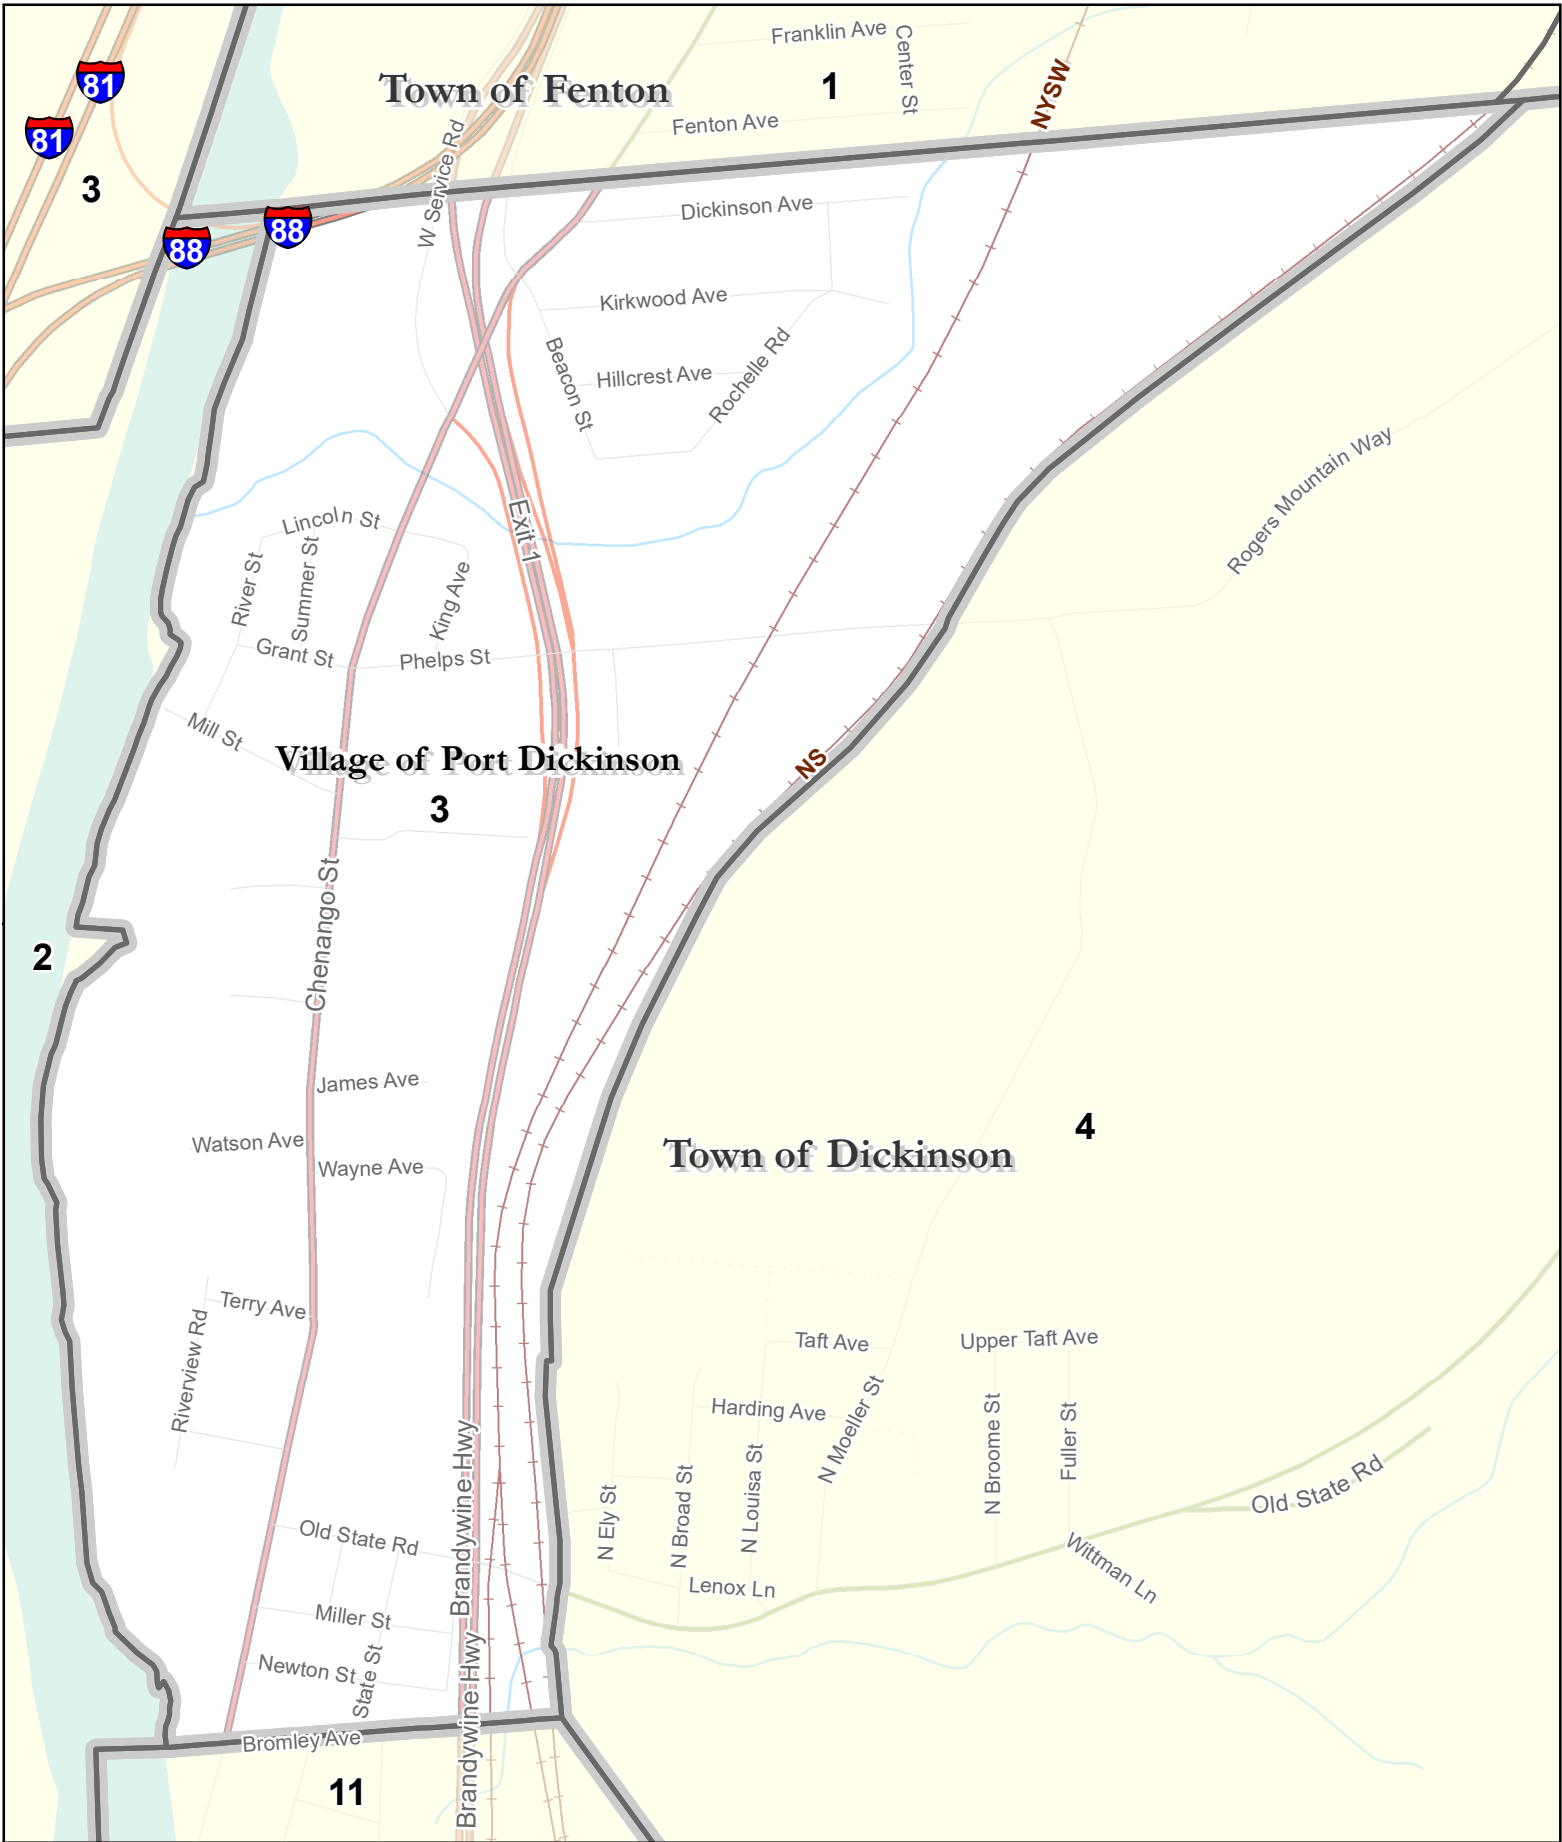

Individual Election Districts: Dickinson 1

DISCLAIMER: Broome County does not guarantee the accuracy of the data presented. Information should be used for illustrative purposes only.

1 inch = 940 Feet

Individual Election Districts: Dickinson 2

DISCLAIMER: Broome County does not guarantee the accuracy of the data presented. Information should be used for illustrative purposes only.

1 inch = 1,023 Feet

Individual Election Districts: Dickinson 3

DISCLAIMER: Broome County does not guarantee the accuracy of the data presented. Information should be used for illustrative purposes only.

1 inch = 785 Feet

Individual Election Districts: Dickinson 4

DISCLAIMER: Broome County does not guarantee the accuracy of the data presented. Information should be used for illustrative purposes only.