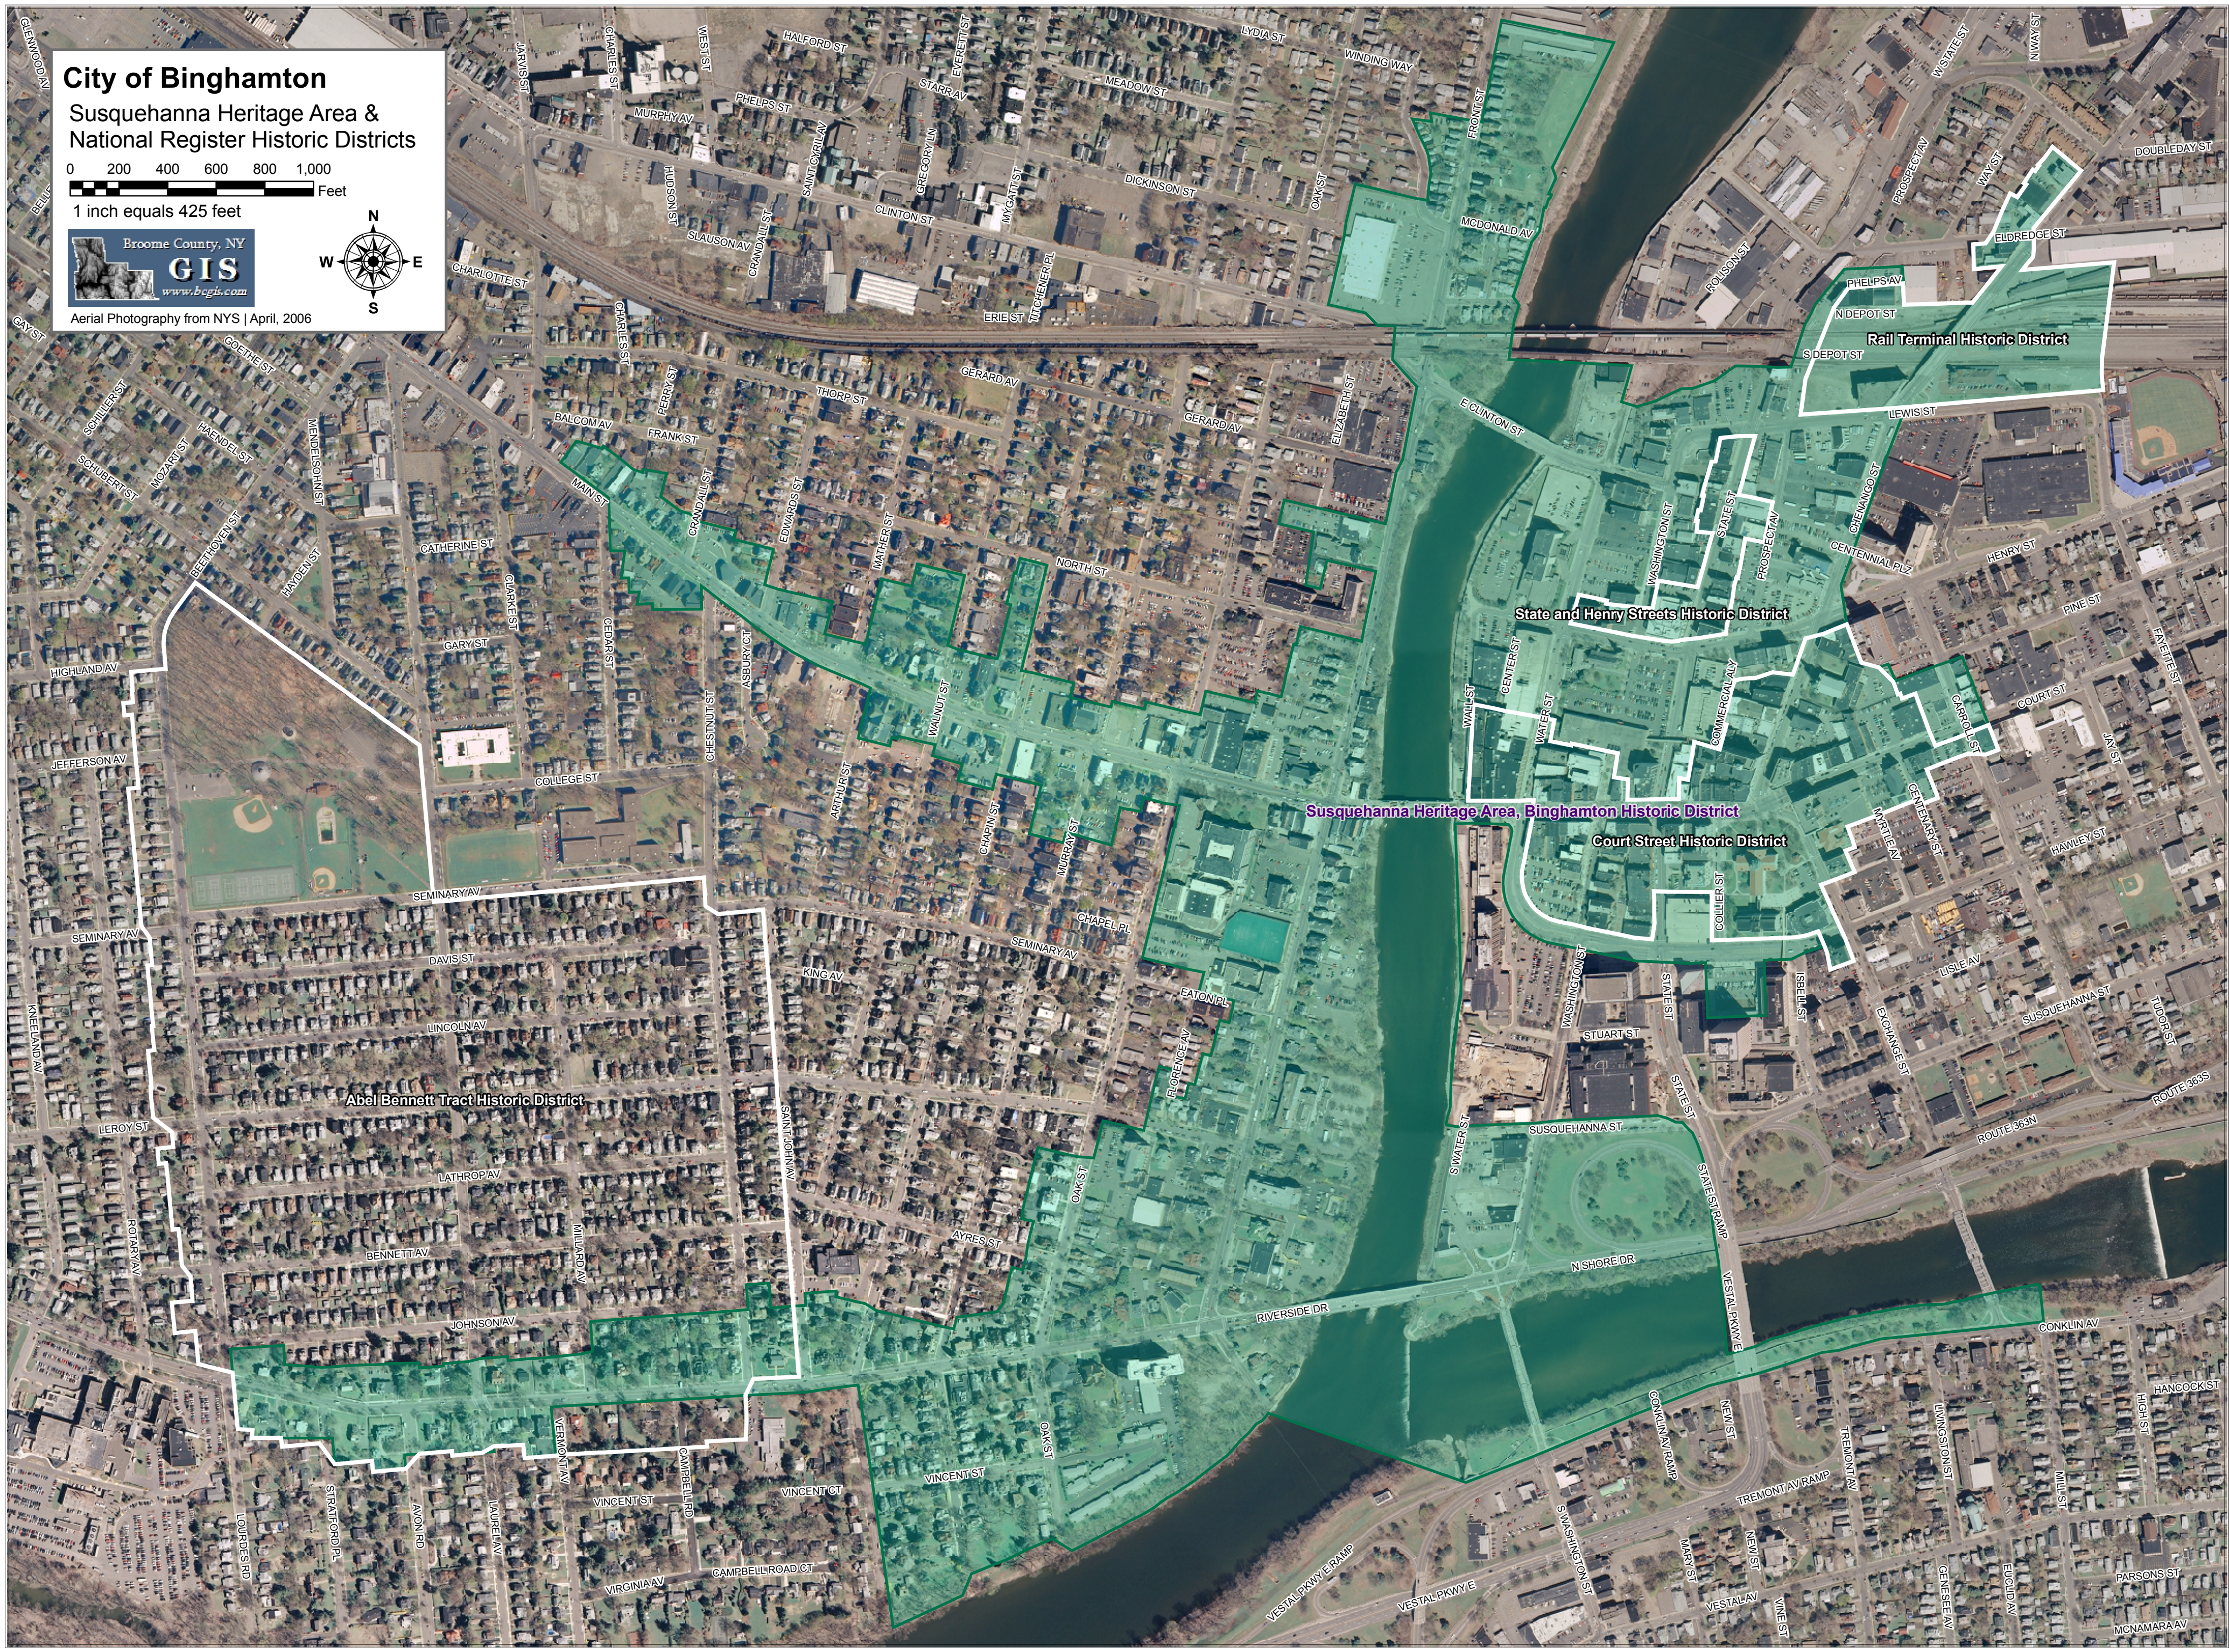

City of Binghamton

Susquehanna Heritage Area & National Register Historic Districts

0 200 400 600 800 1,000
Feet

1 inch equals 425 feet

Aerial Photography from NYS | April, 2006

Abel Bennett Tract Historic District

Rail Terminal Historic District

State and Henry Streets Historic District

Court Street Historic District

Susquehanna Heritage Area, Binghamton Historic District