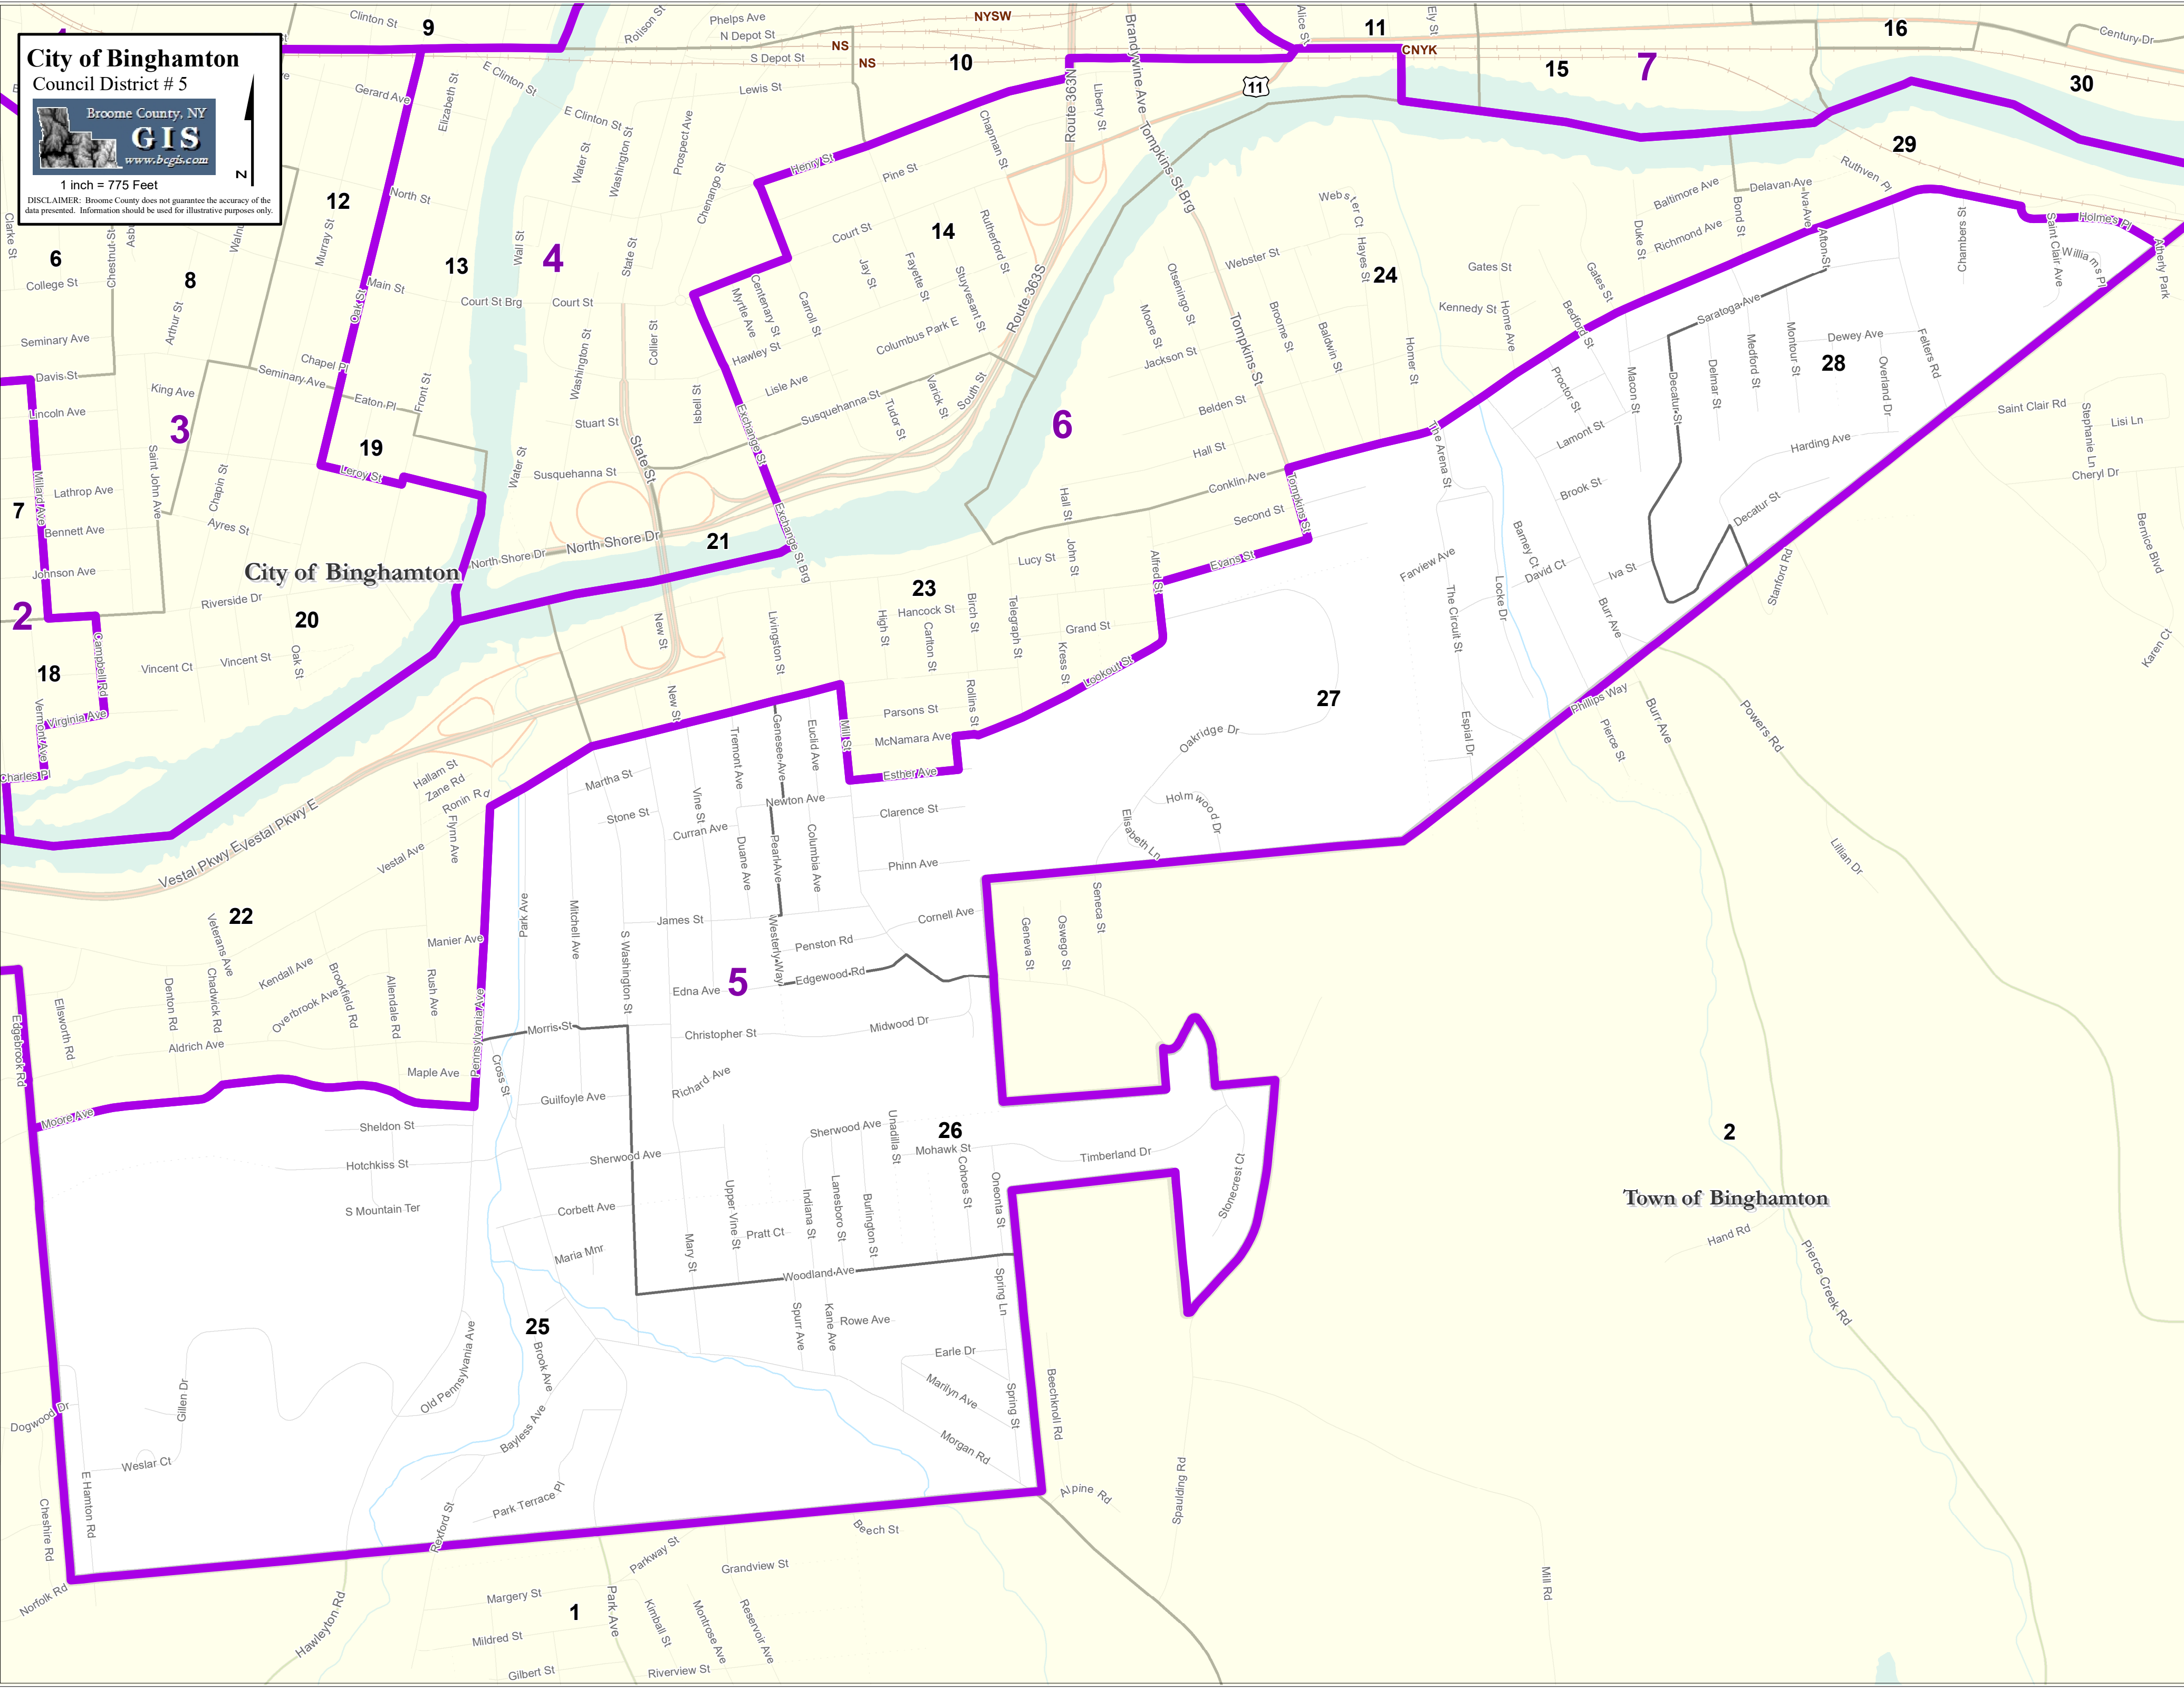

City of Binghamton
Council District # 5

1 inch = 775 Feet

DISCLAIMER: Broome County does not guarantee the accuracy of the data presented. Information should be used for illustrative purposes only.

City of Binghamton

Town of Binghamton