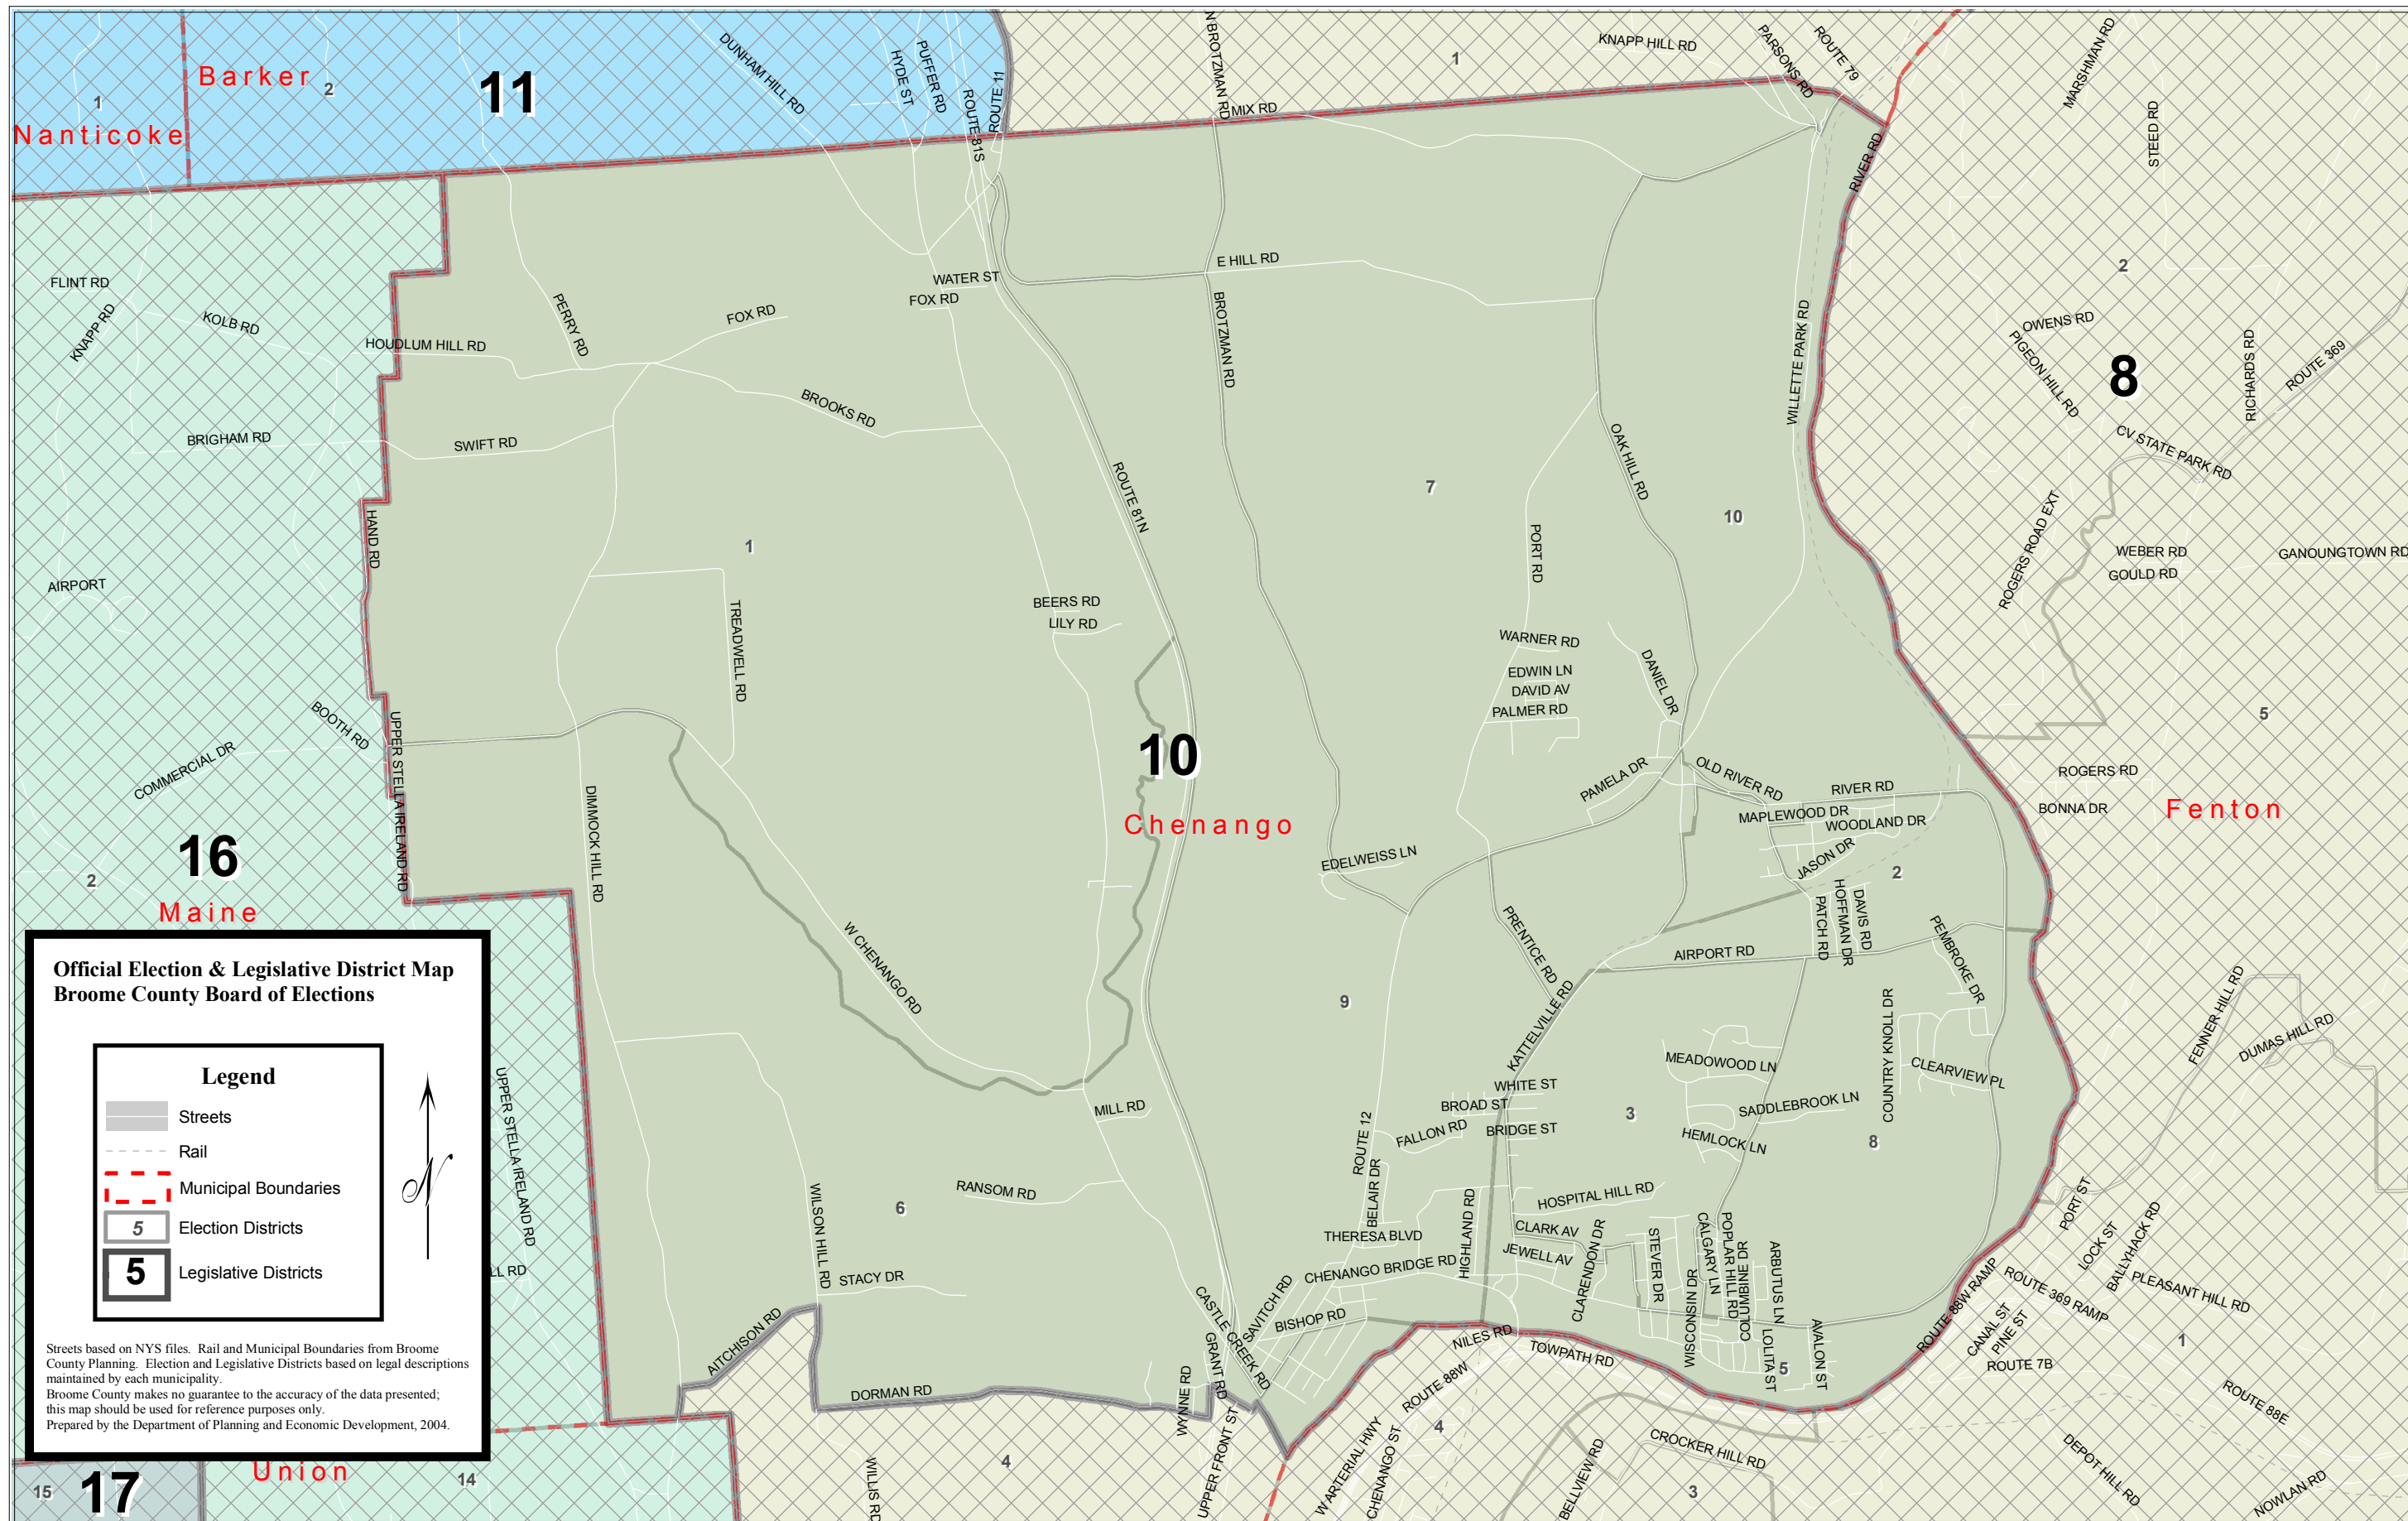

County Legislative District 10

Official Election & Legislative District Map
Broome County Board of Elections

Legend

-  Streets
-  Rail
-  Municipal Boundaries
-  Election Districts
-  Legislative Districts

Streets based on NYS files. Rail and Municipal Boundaries from Broome County Planning. Election and Legislative Districts based on legal descriptions maintained by each municipality. Broome County makes no guarantee to the accuracy of the data presented; this map should be used for reference purposes only. Prepared by the Department of Planning and Economic Development, 2004.