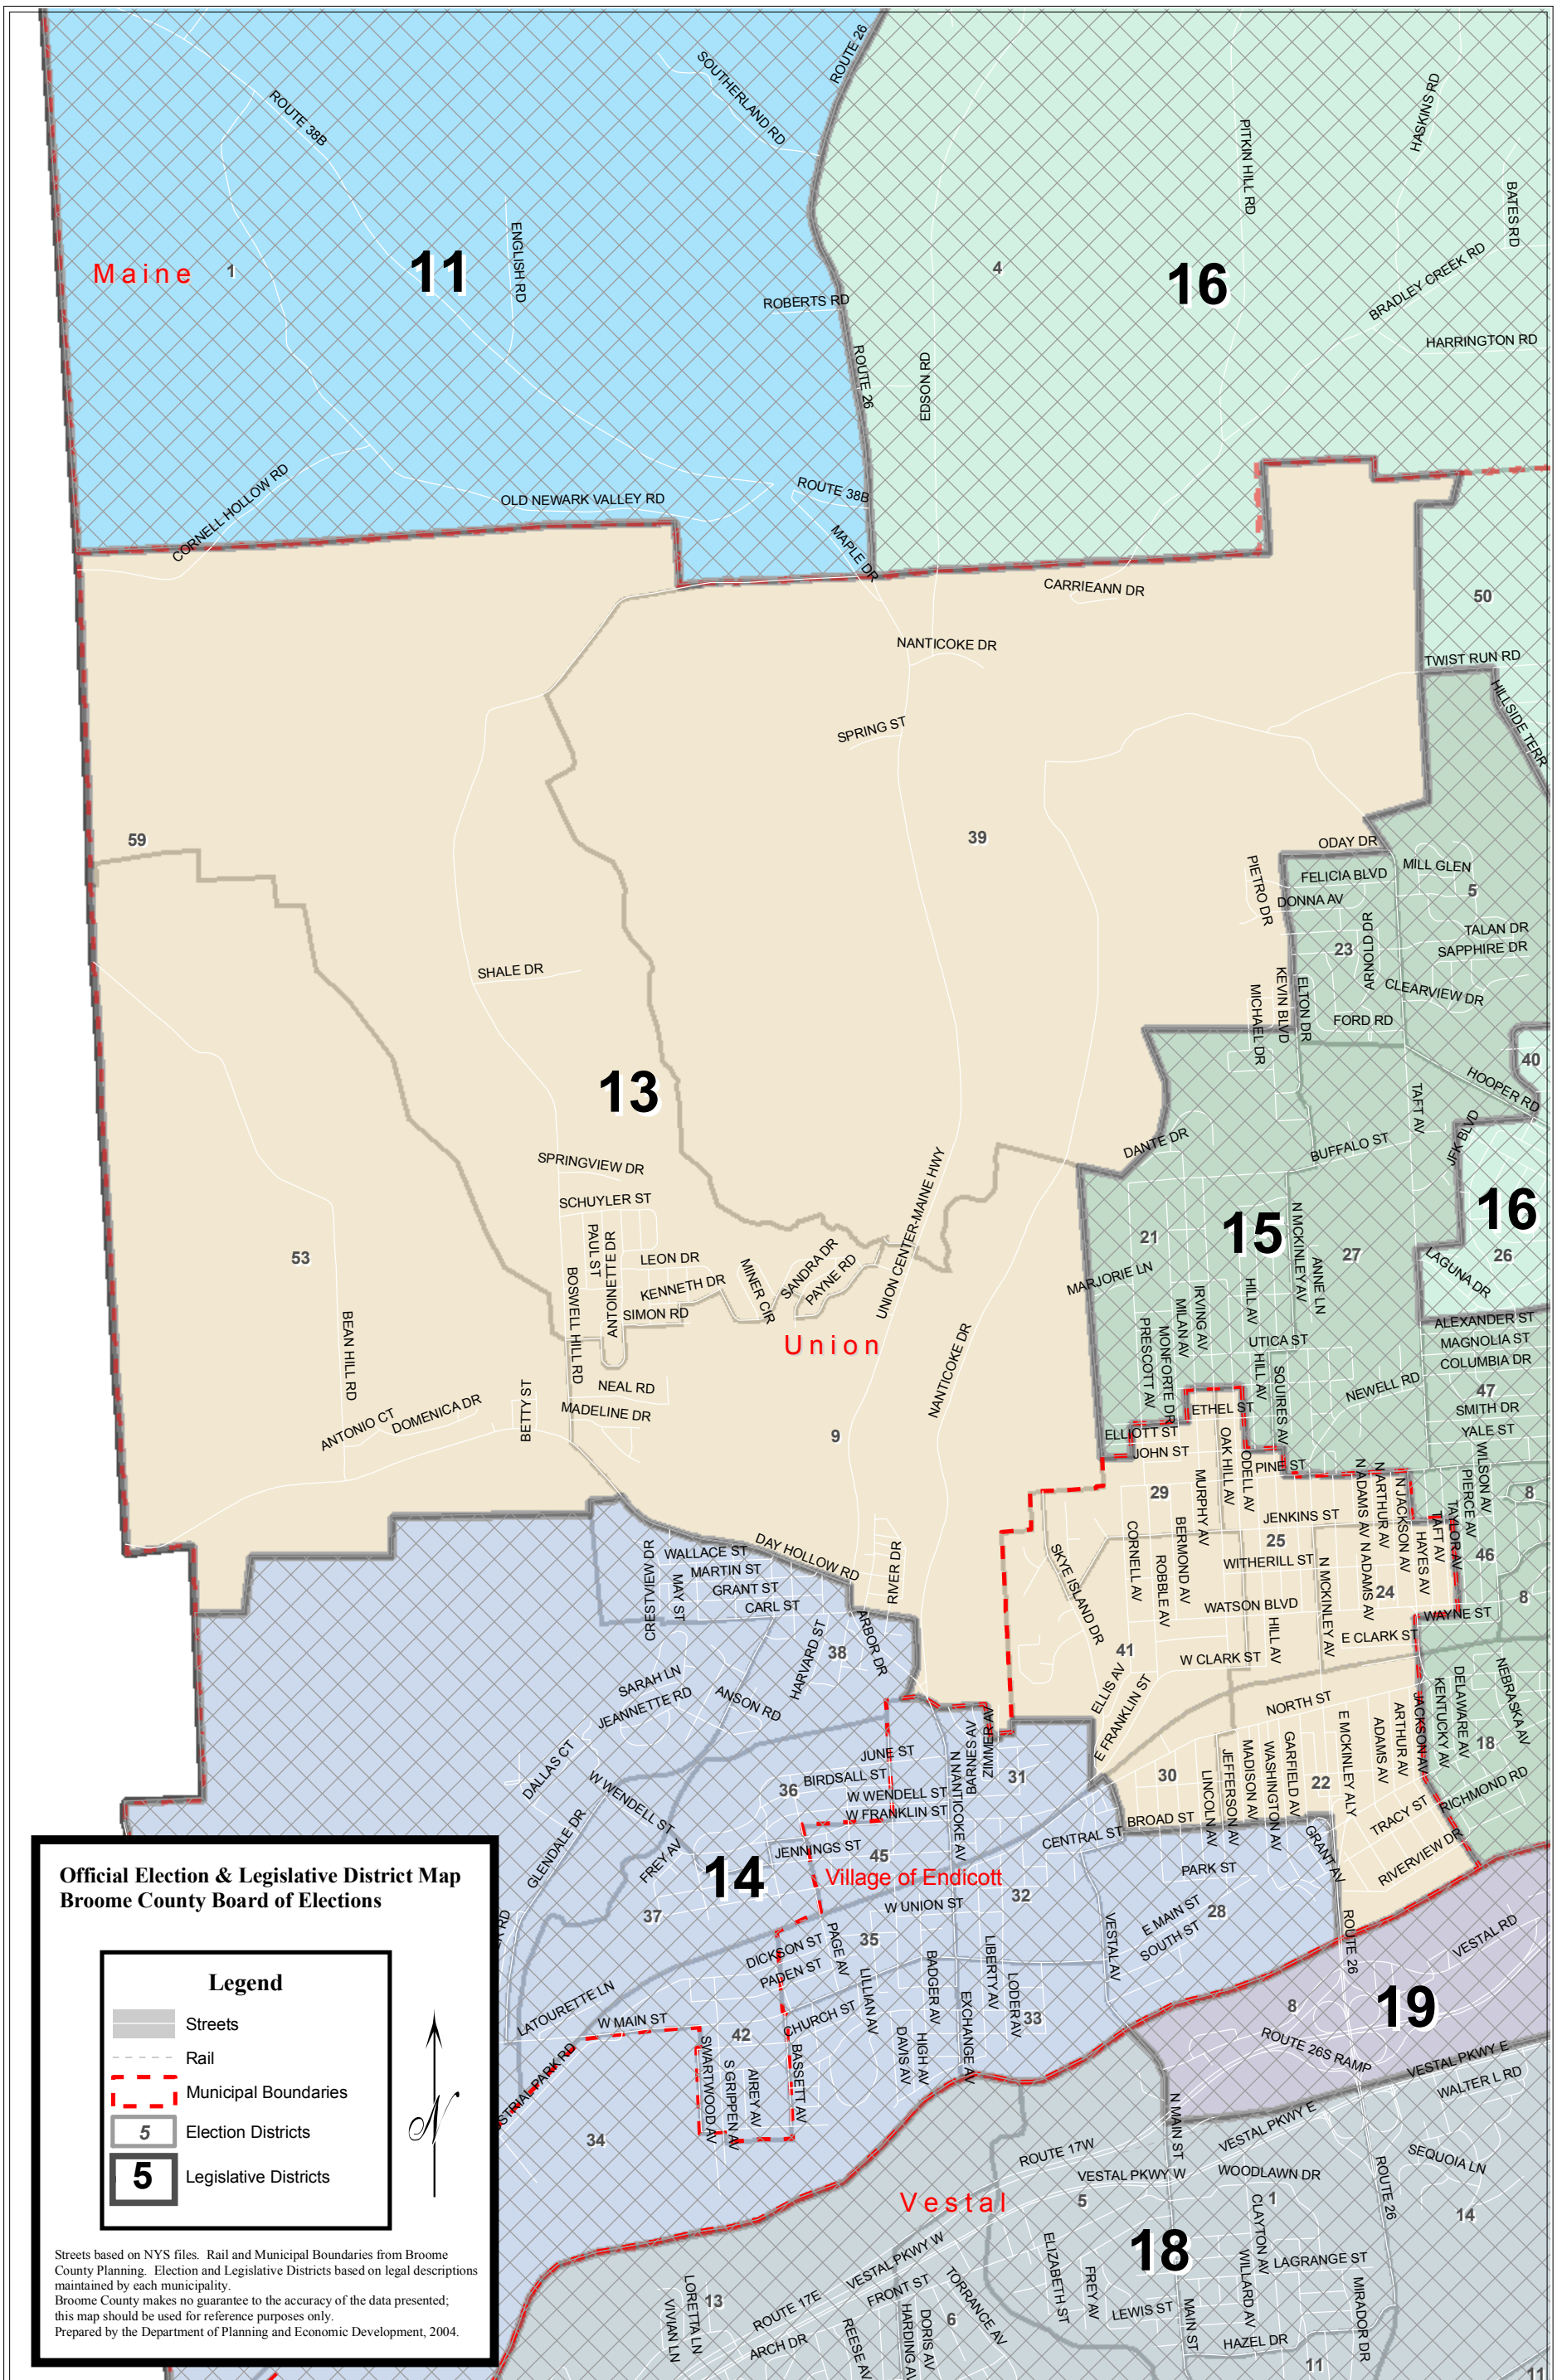

County Legislative District 13

Official Election & Legislative District Map Broome County Board of Elections

Legend

-  Streets
-  Rail
-  Municipal Boundaries
-  Election Districts
-  Legislative Districts

Streets based on NYS files. Rail and Municipal Boundaries from Broome County Planning. Election and Legislative Districts based on legal descriptions maintained by each municipality. Broome County makes no guarantee to the accuracy of the data presented; this map should be used for reference purposes only. Prepared by the Department of Planning and Economic Development, 2004.