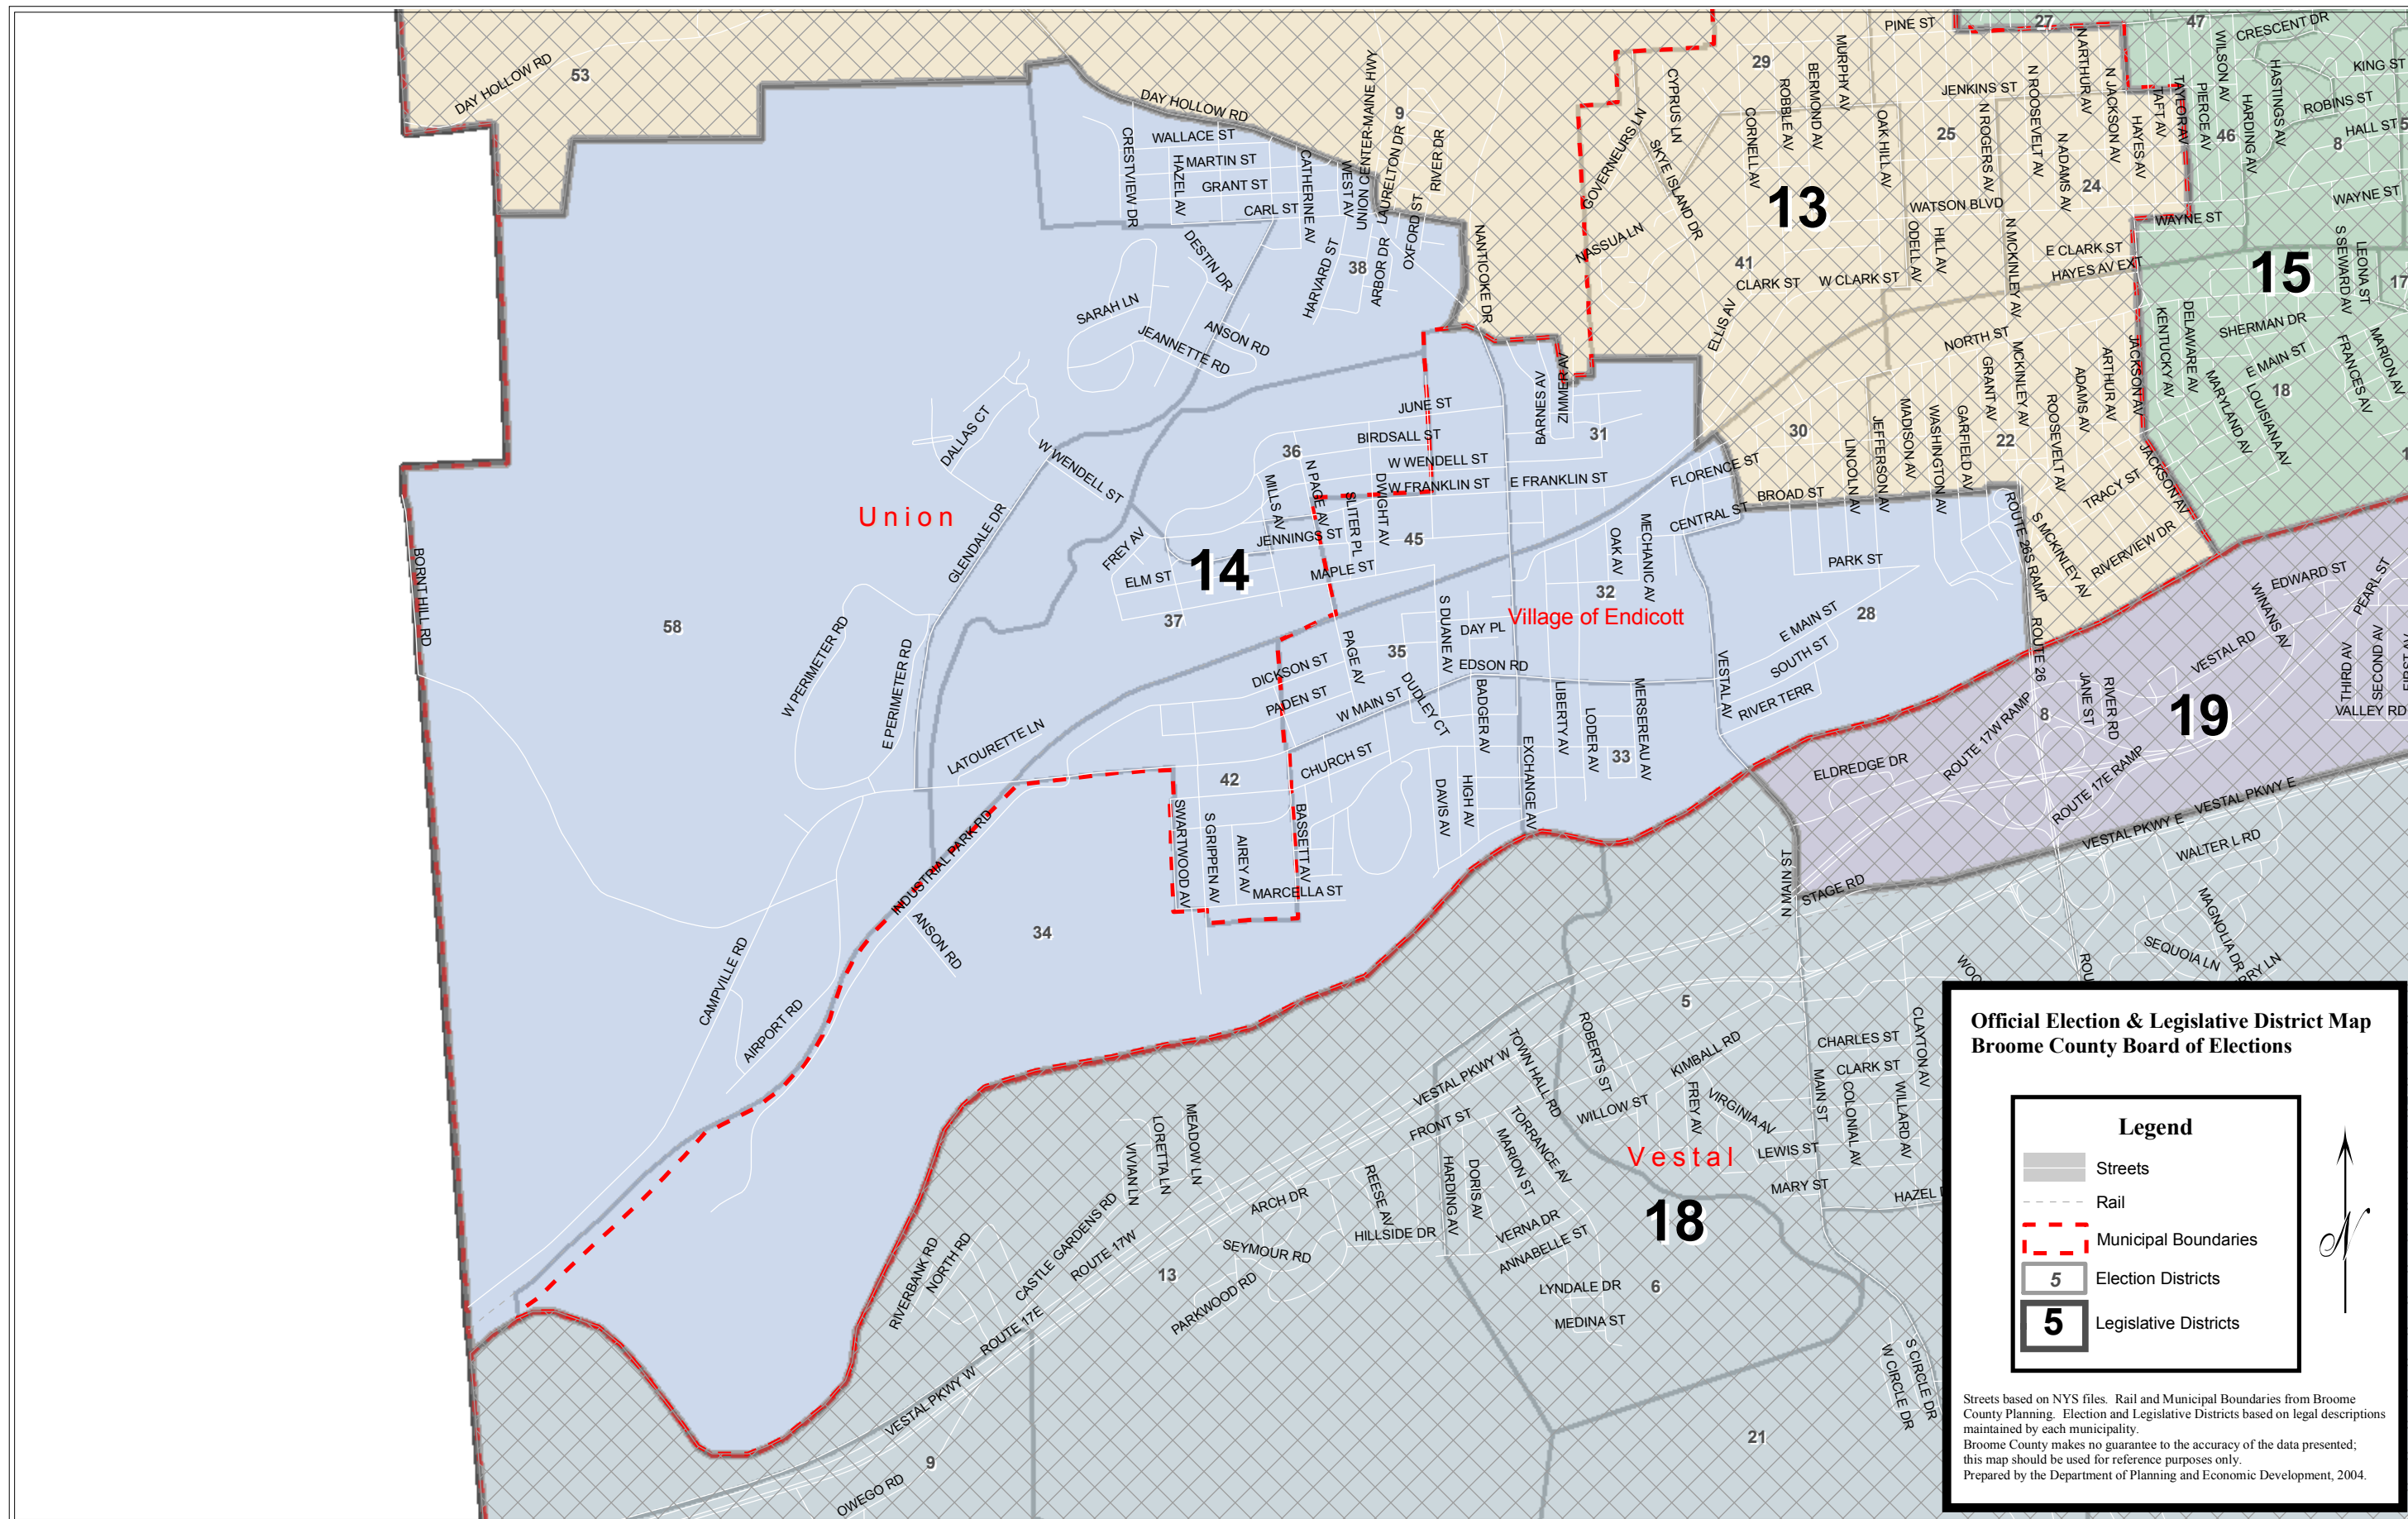

# County Legislative District 14

**Official Election & Legislative District Map**  
**Broome County Board of Elections**

**Legend**

- Streets
- Rail
- Municipal Boundaries
- Election Districts
- Legislative Districts

Streets based on NYS files. Rail and Municipal Boundaries from Broome County Planning. Election and Legislative Districts based on legal descriptions maintained by each municipality. Broome County makes no guarantee to the accuracy of the data presented; this map should be used for reference purposes only. Prepared by the Department of Planning and Economic Development, 2004.