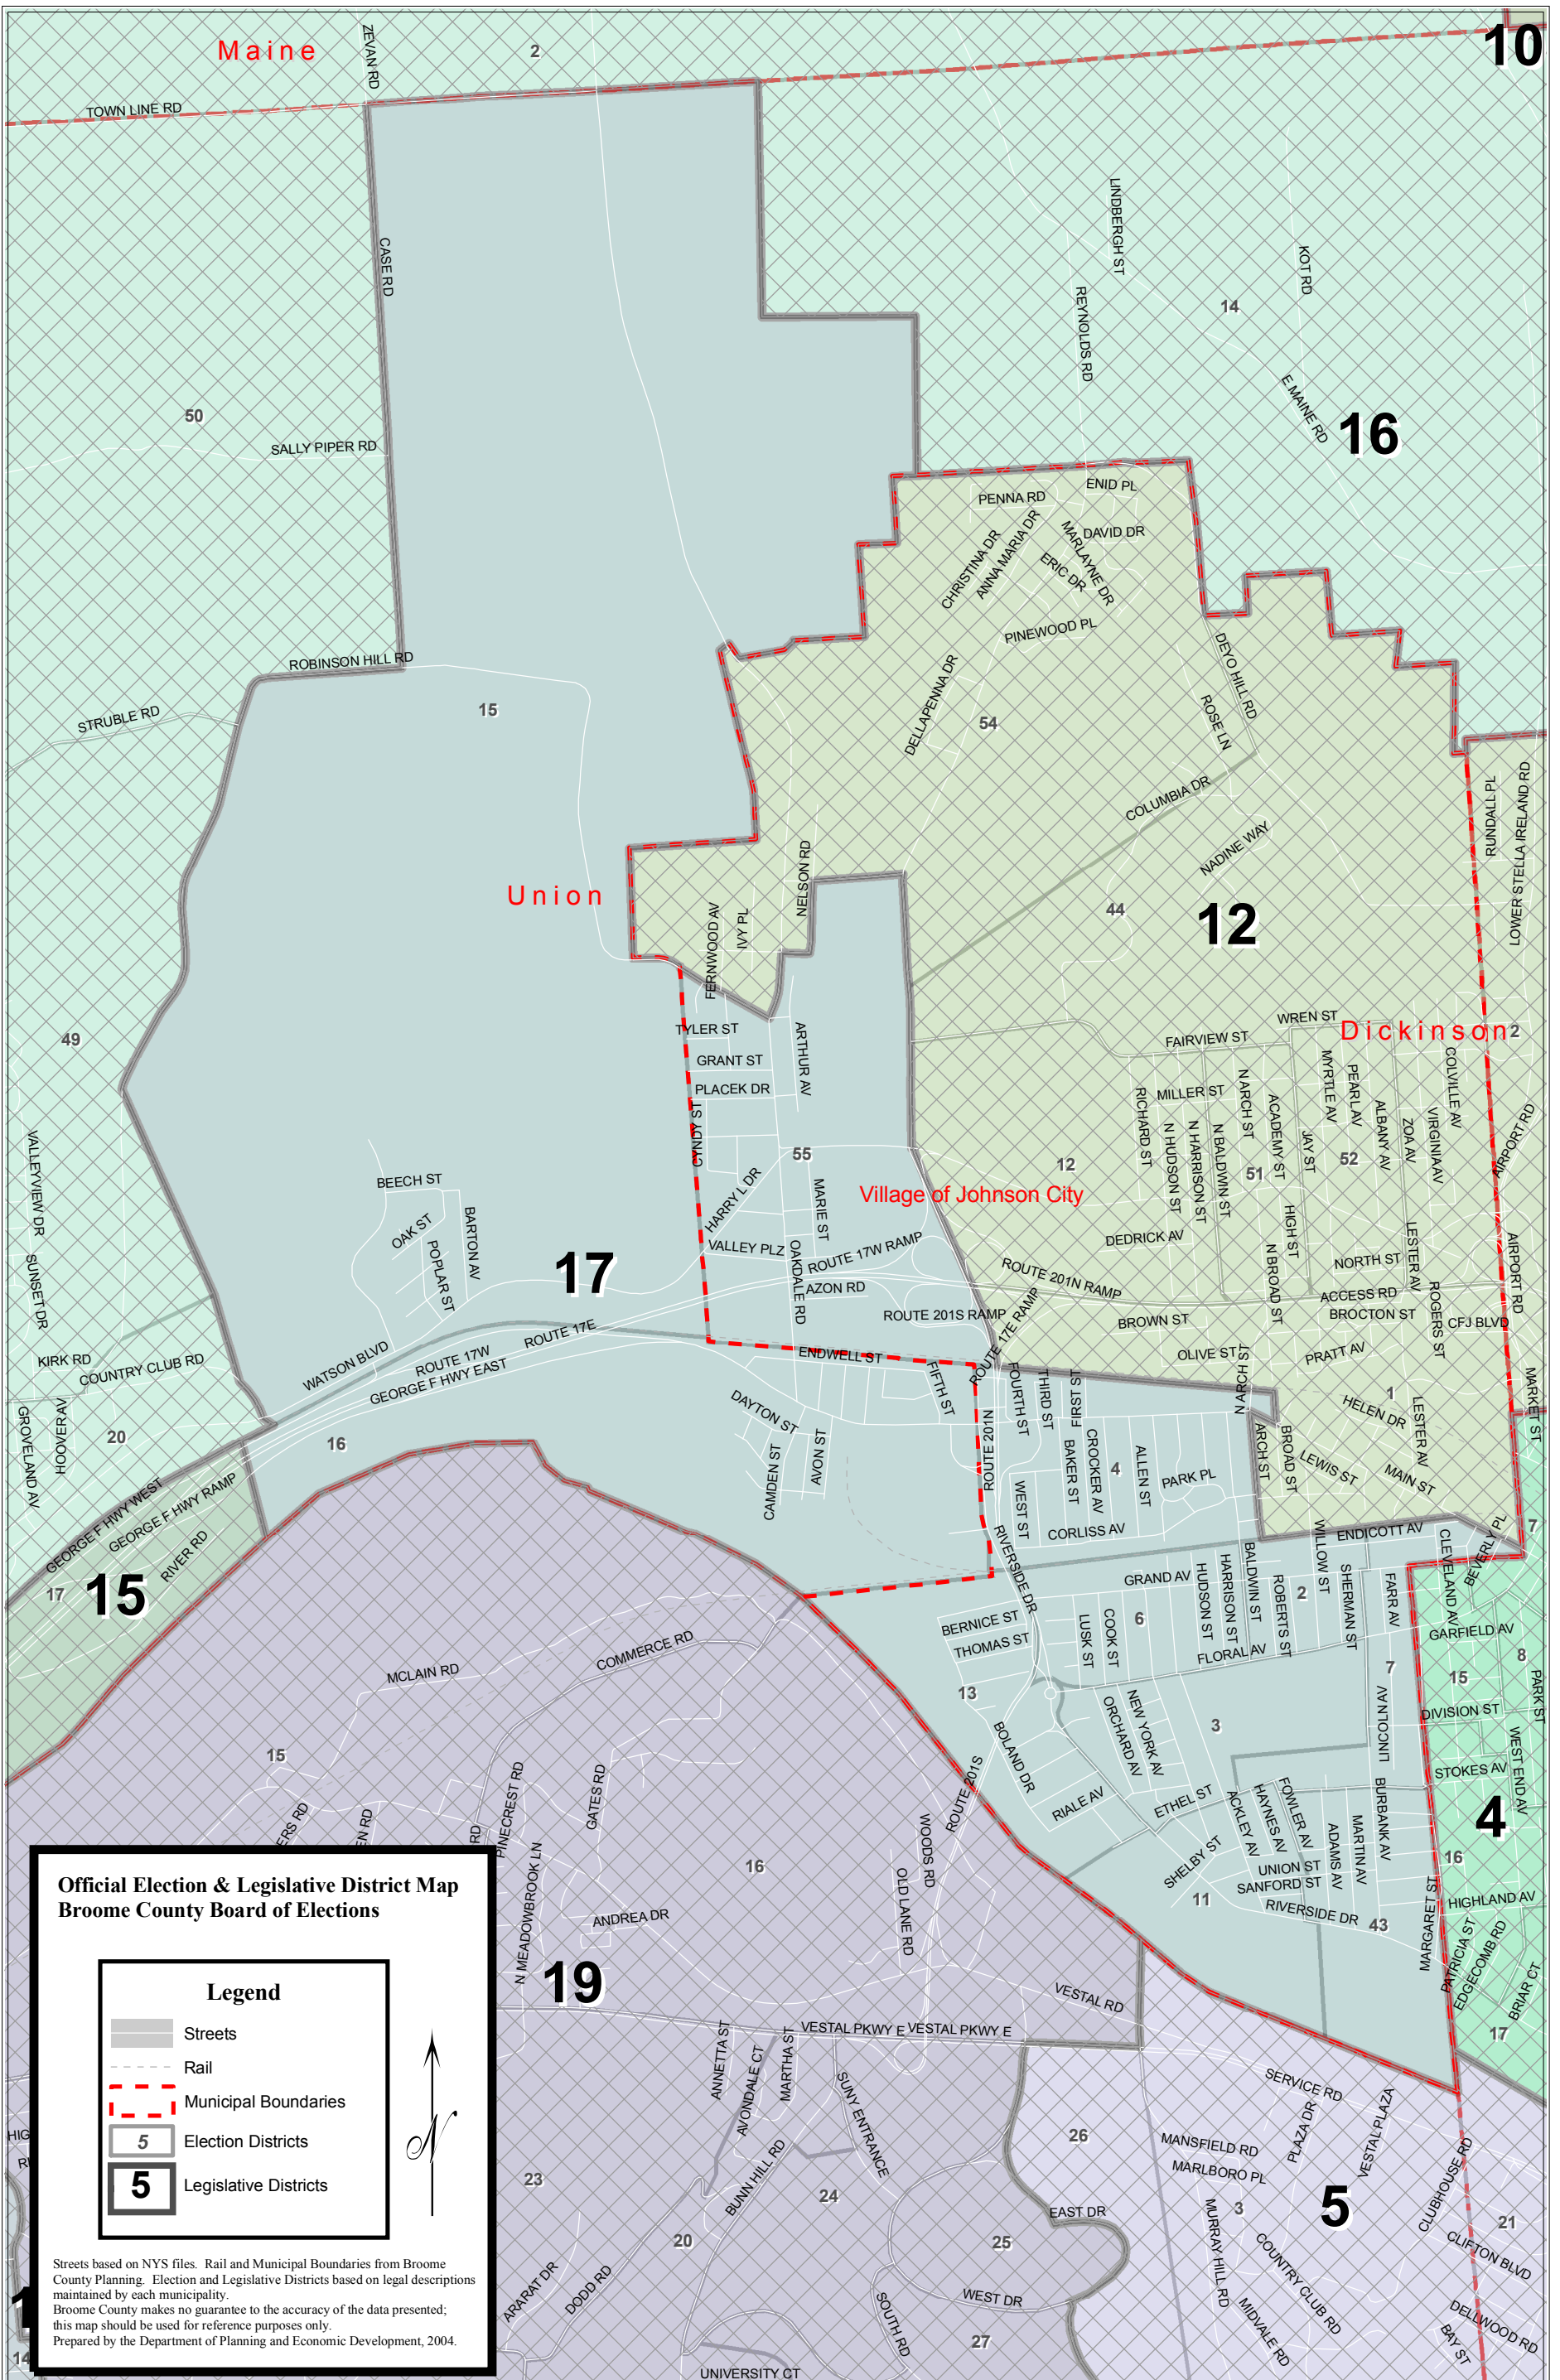

# County Legislative District 17

**Official Election & Legislative District Map**  
**Broome County Board of Elections**

**Legend**

- Streets
- Rail
- Municipal Boundaries
- Election Districts
- Legislative Districts

Streets based on NYS files. Rail and Municipal Boundaries from Broome County Planning. Election and Legislative Districts based on legal descriptions maintained by each municipality. Broome County makes no guarantee to the accuracy of the data presented; this map should be used for reference purposes only. Prepared by the Department of Planning and Economic Development, 2004.