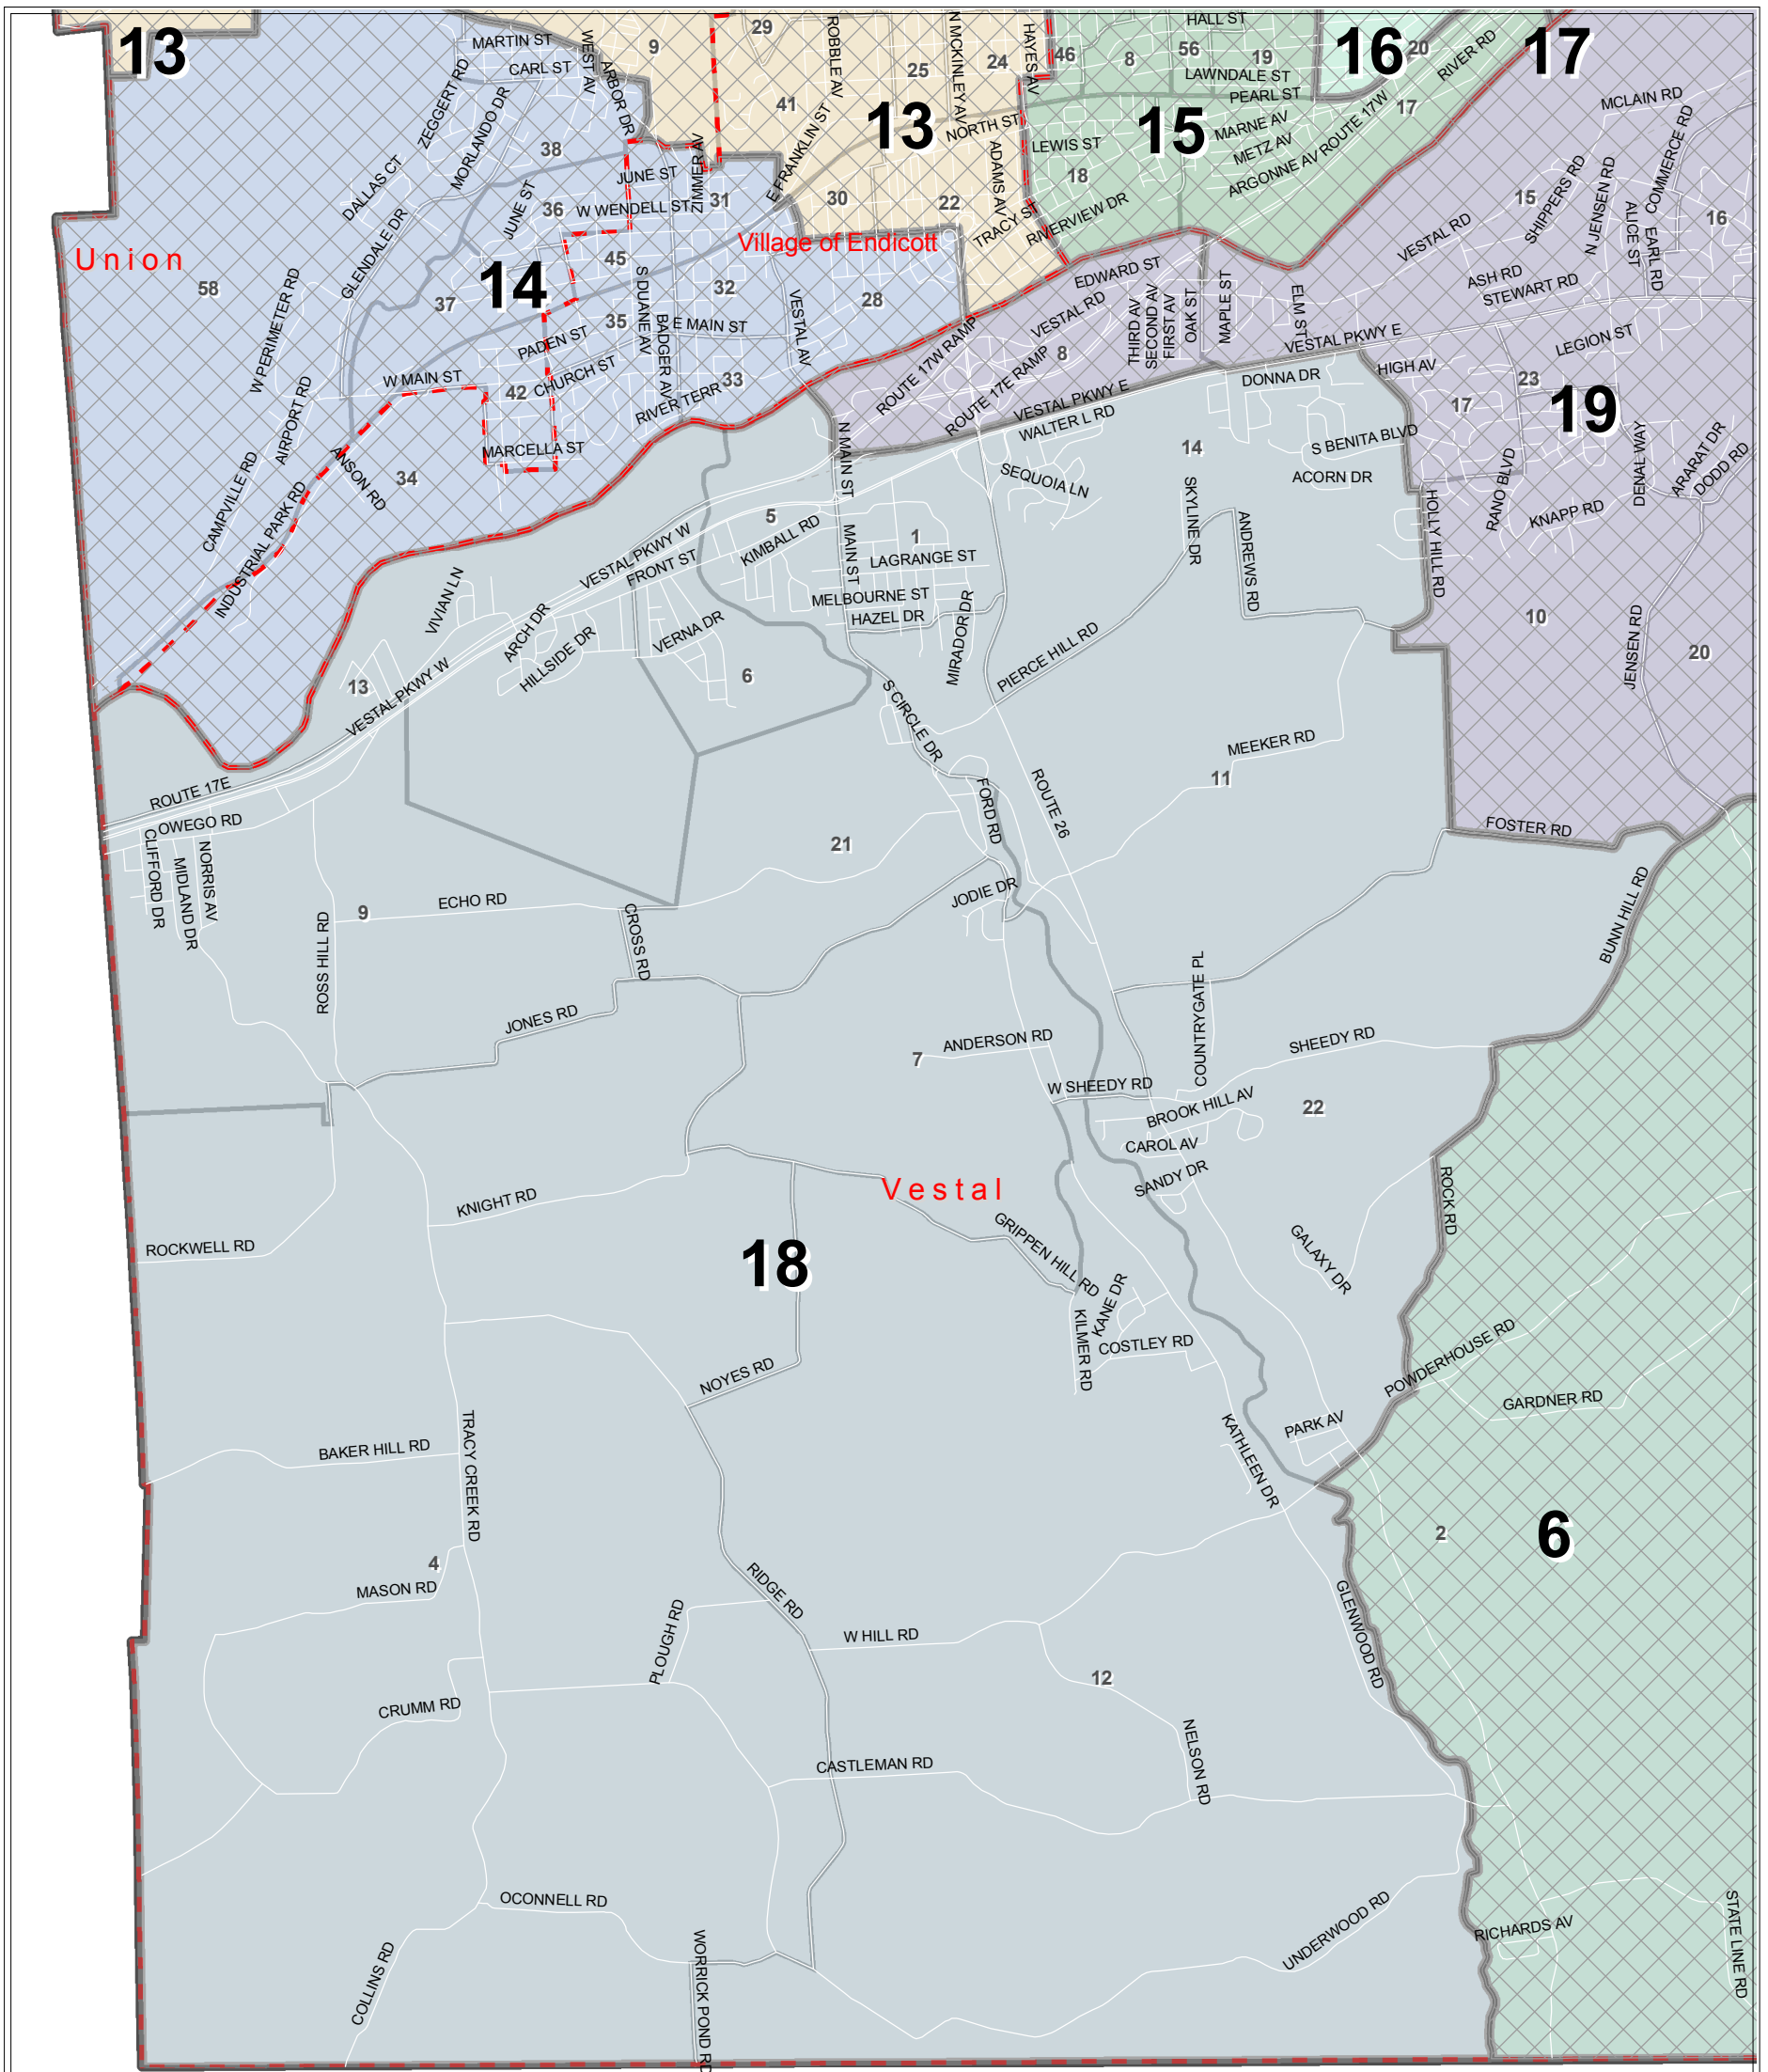

County Legislative District 18

Official Election & Legislative District Map Broome County Board of Elections

Legend	
	Streets
	Rail
	Municipal Boundaries
	Election Districts
	Legislative Districts

Streets based on NYS files. Rail and Municipal Boundaries from Broome County Planning. Election and Legislative Districts based on legal descriptions maintained by each municipality. Broome County makes no guarantee to the accuracy of the data presented; this map should be used for reference purposes only. Prepared by the Department of Planning and Economic Development, 2004.