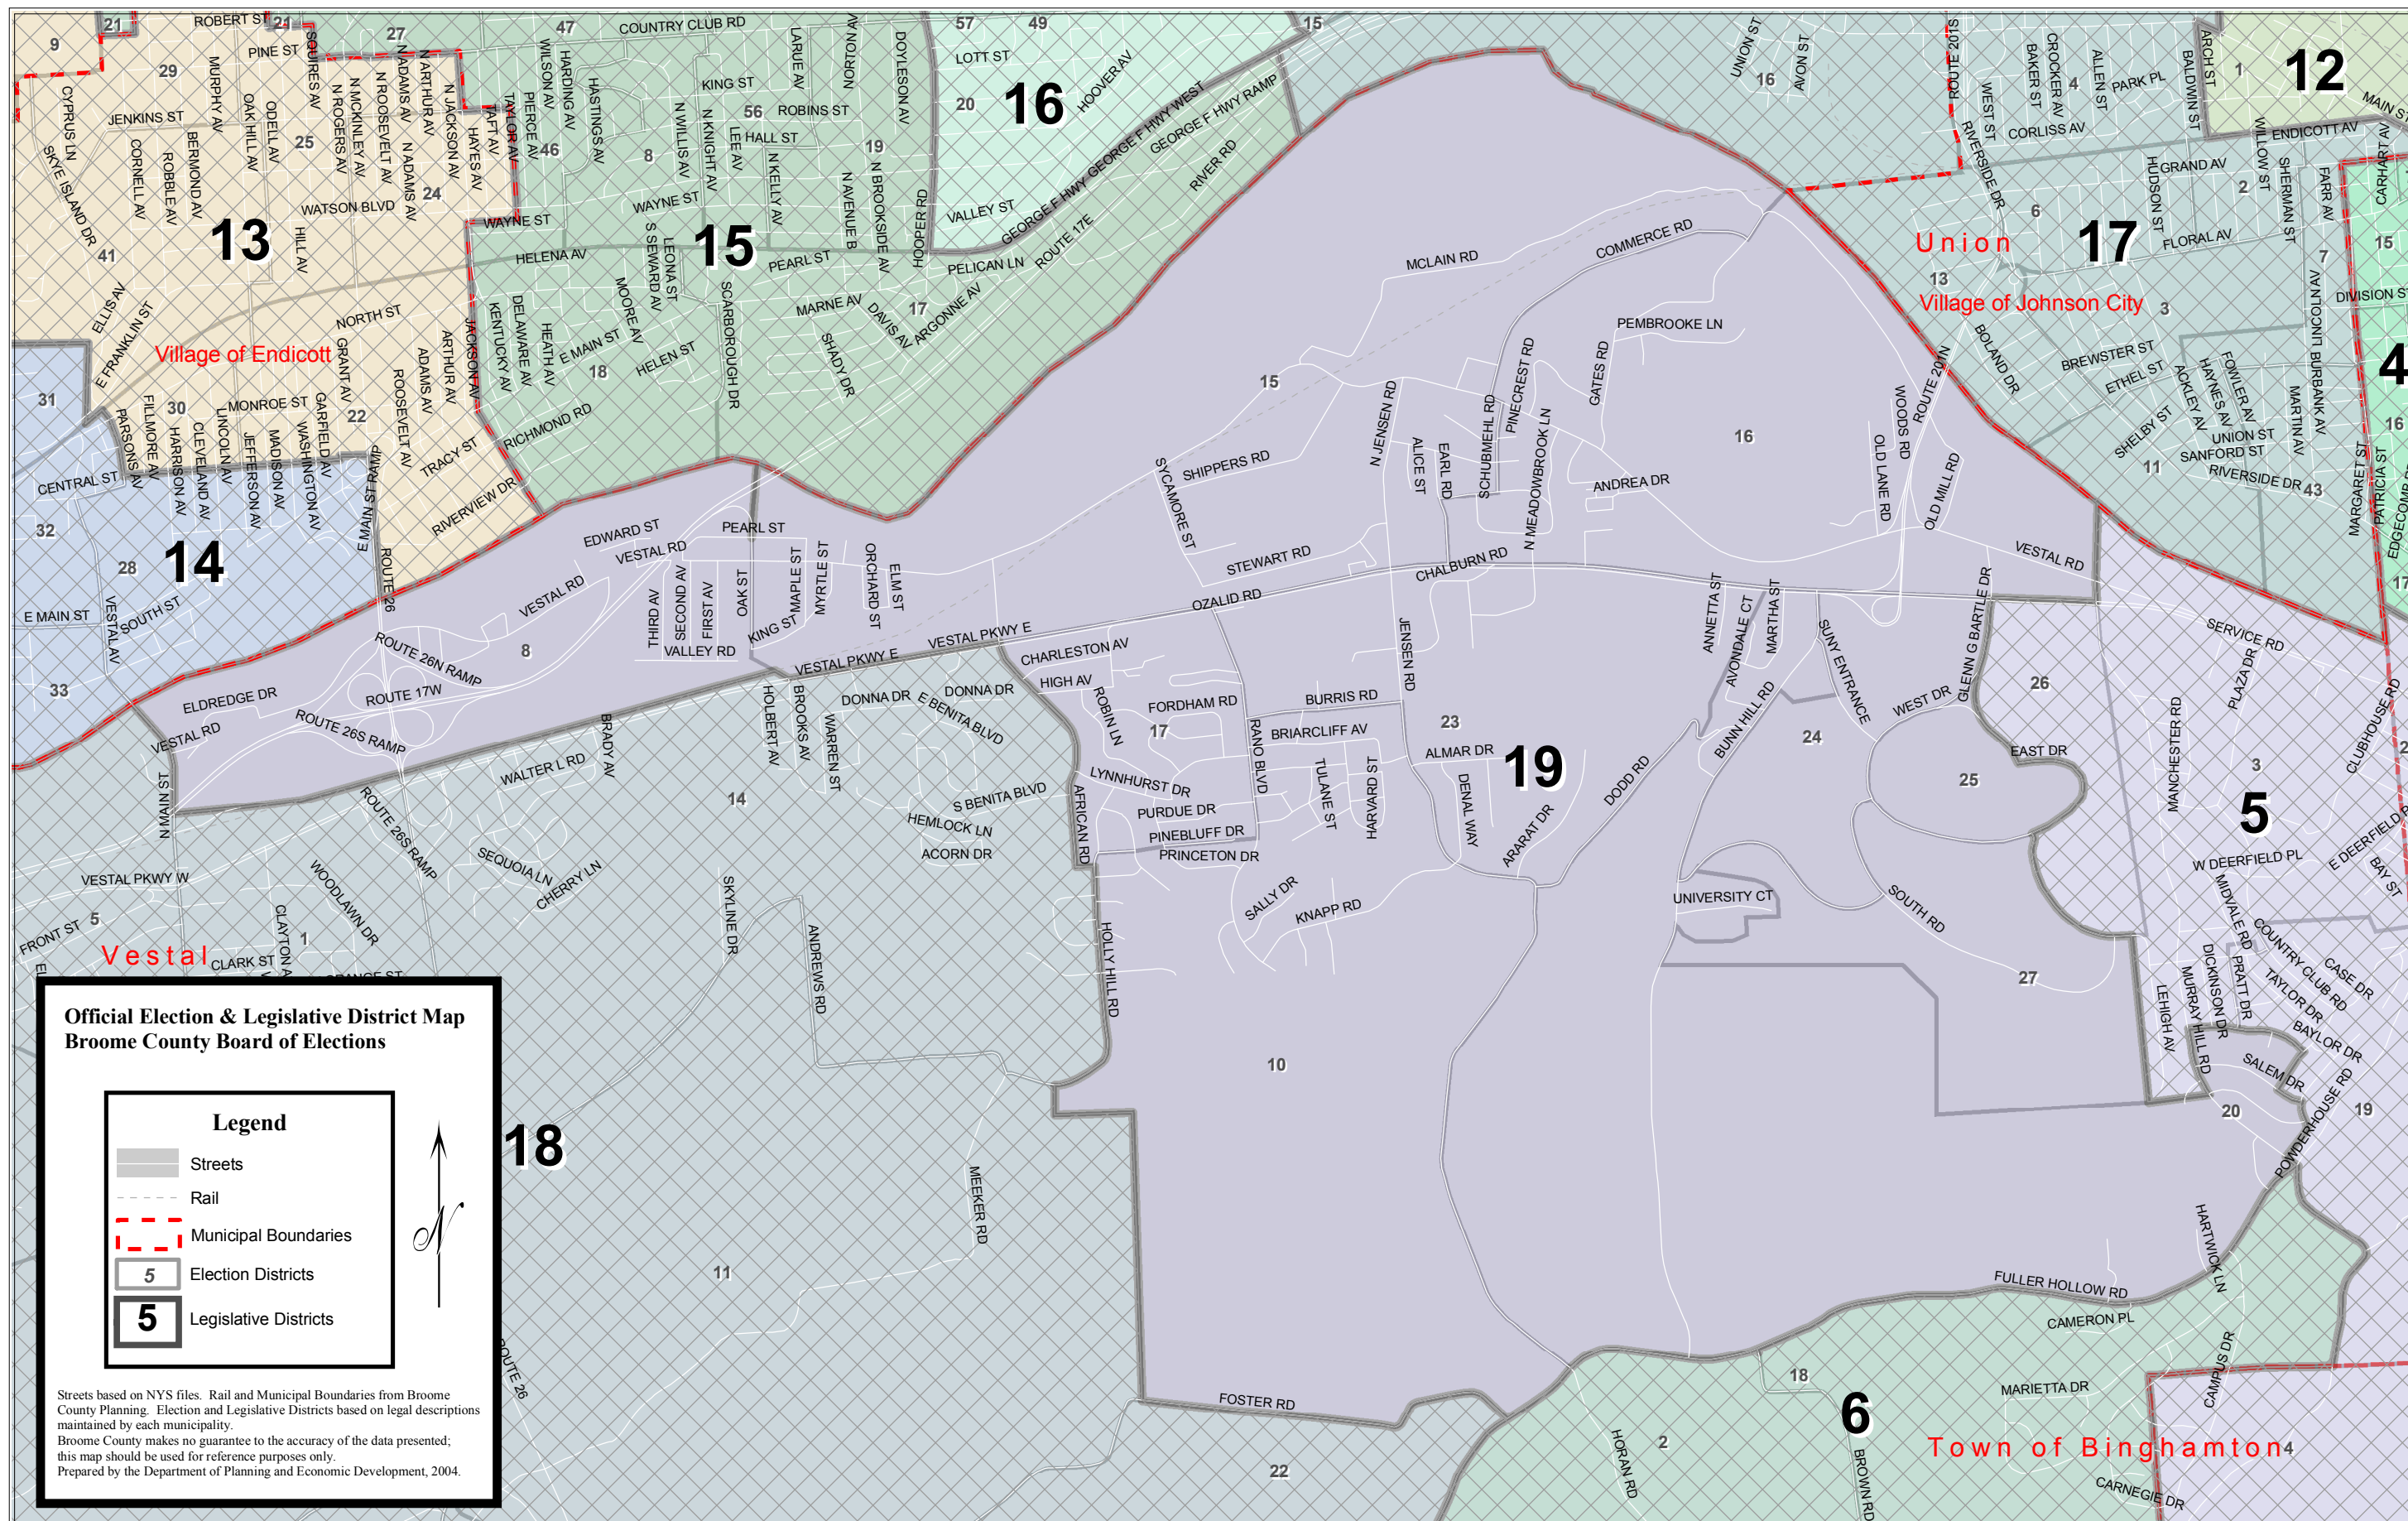

# County Legislative District 19

**Official Election & Legislative District Map**  
**Broome County Board of Elections**

**Legend**

- Streets
- Rail
- Municipal Boundaries
- Election Districts
- Legislative Districts

Streets based on NYS files. Rail and Municipal Boundaries from Broome County Planning. Election and Legislative Districts based on legal descriptions maintained by each municipality. Broome County makes no guarantee to the accuracy of the data presented; this map should be used for reference purposes only. Prepared by the Department of Planning and Economic Development, 2004.