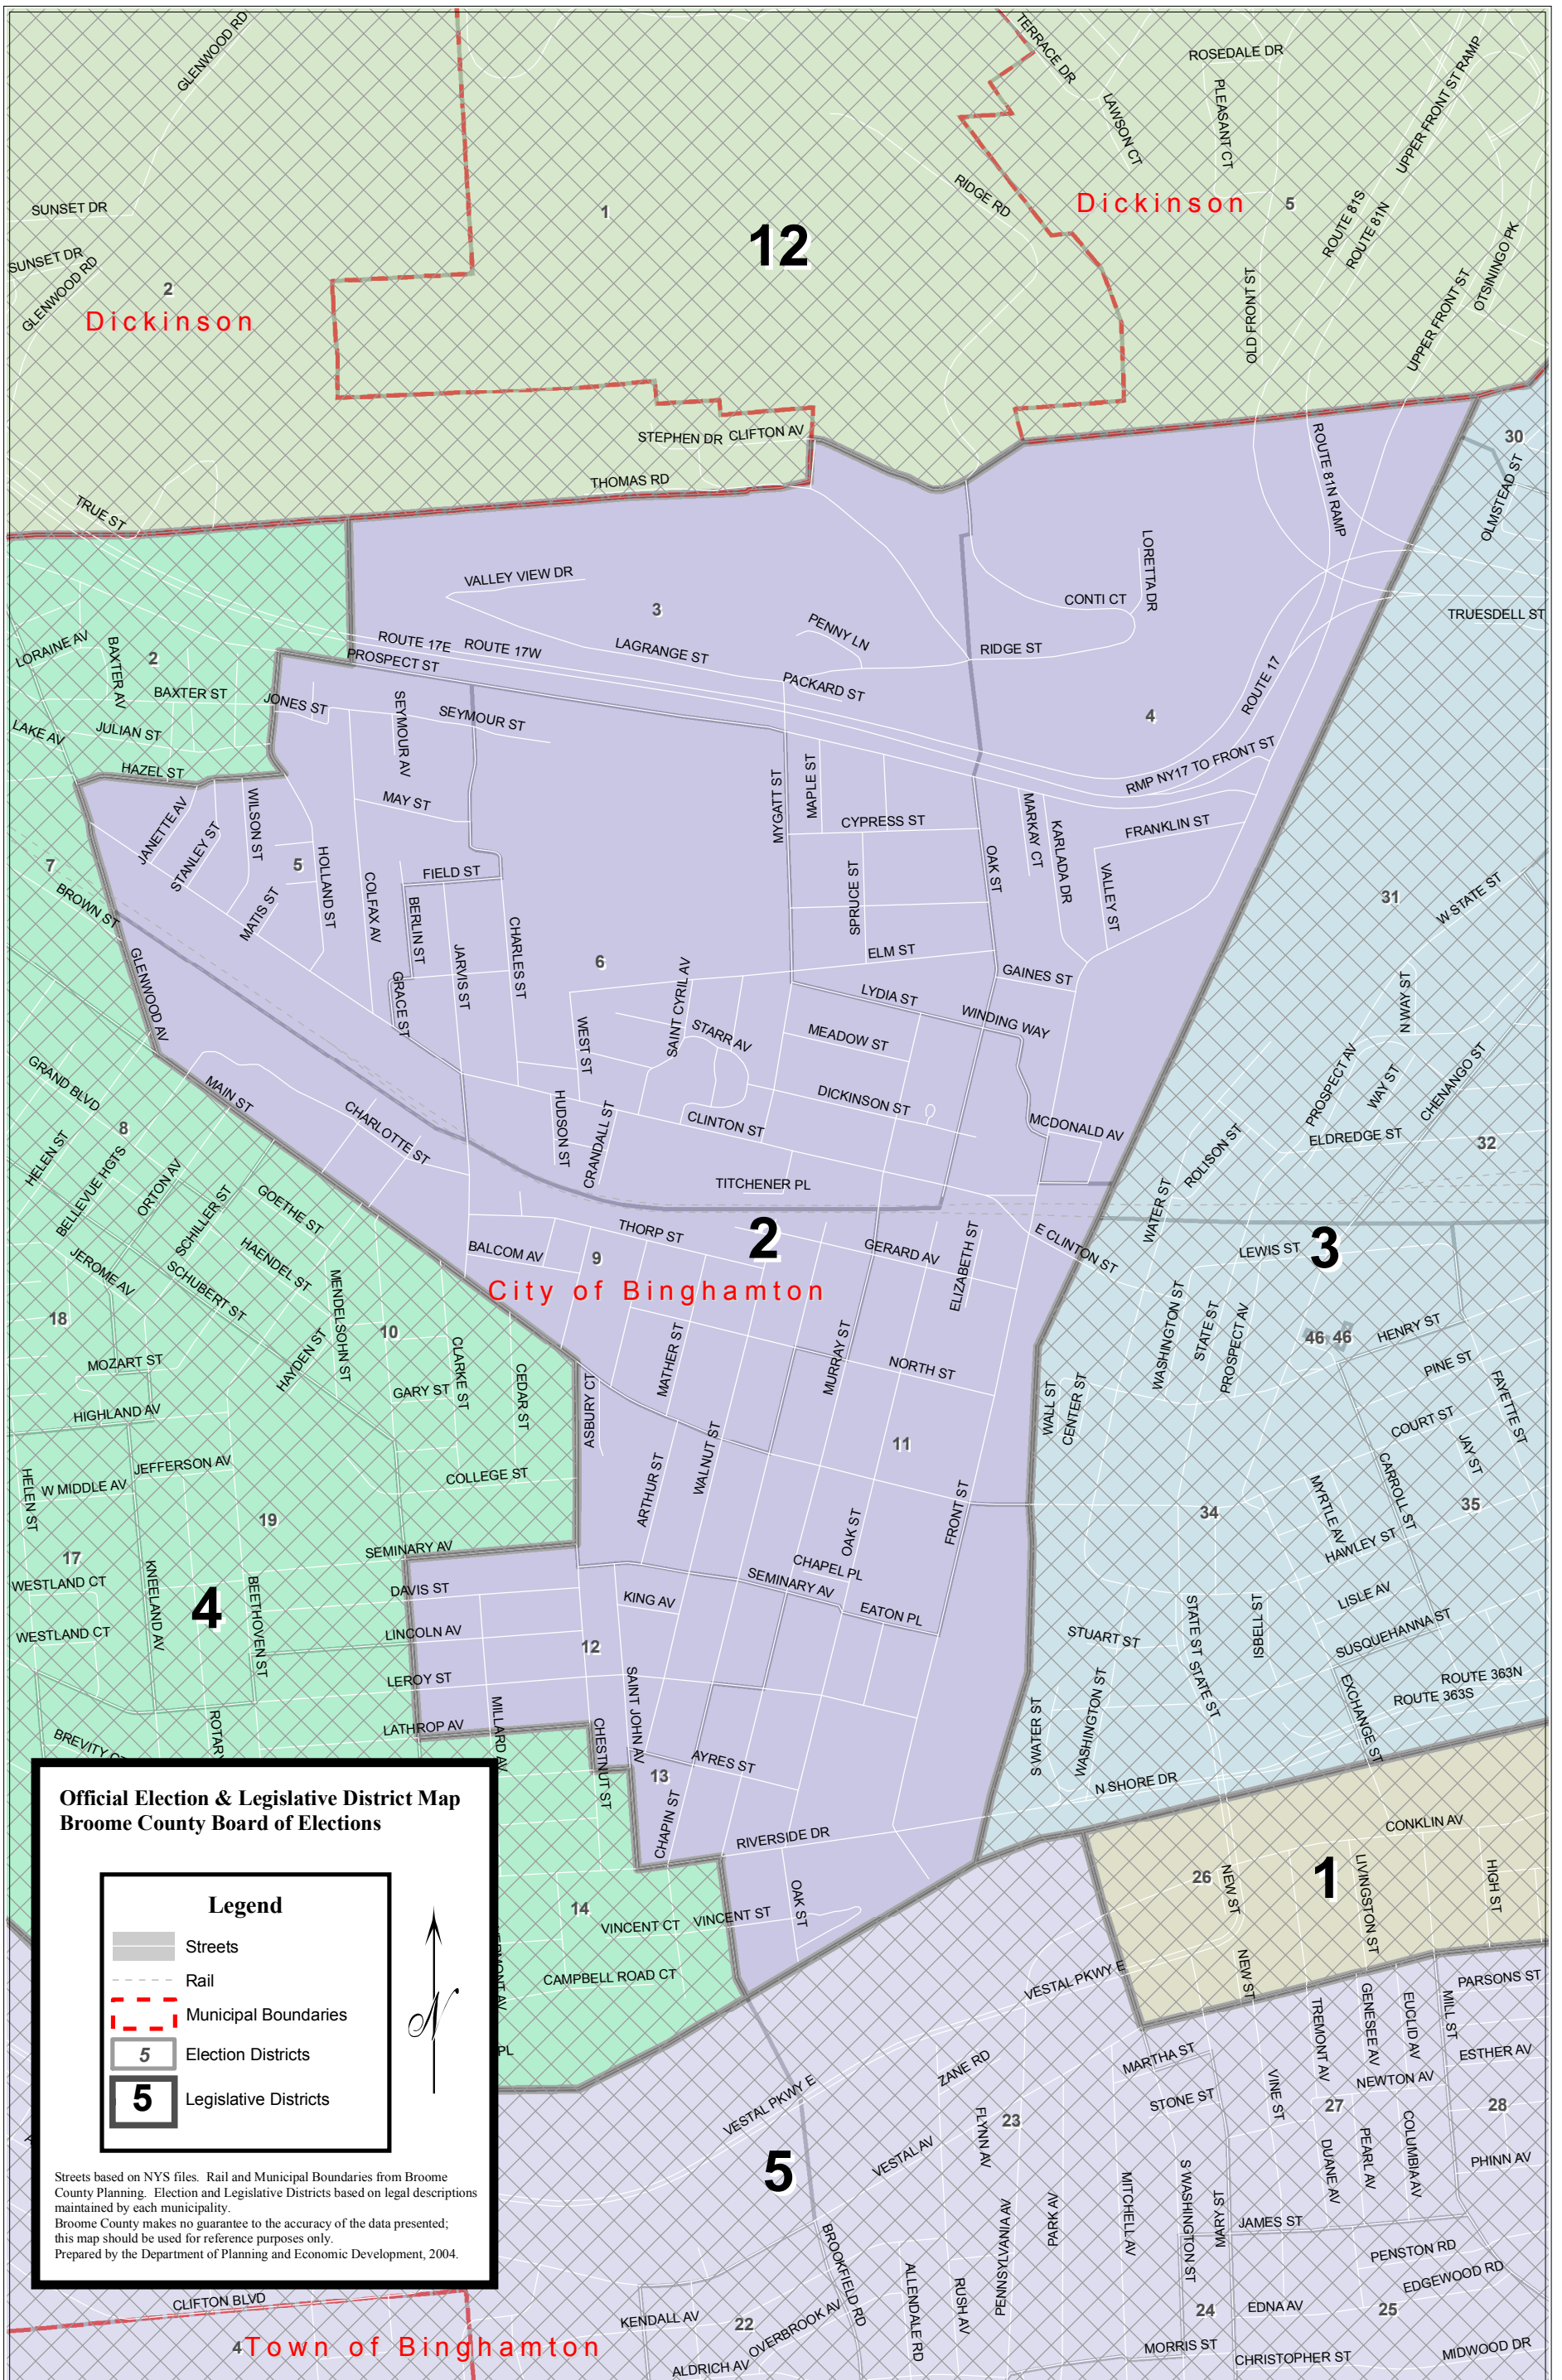

County Legislative District 2

Official Election & Legislative District Map
Broome County Board of Elections

Legend	
	Streets
	Rail
	Municipal Boundaries
	Election Districts
	Legislative Districts

Streets based on NYS files. Rail and Municipal Boundaries from Broome County Planning. Election and Legislative Districts based on legal descriptions maintained by each municipality. Broome County makes no guarantee to the accuracy of the data presented; this map should be used for reference purposes only. Prepared by the Department of Planning and Economic Development, 2004.