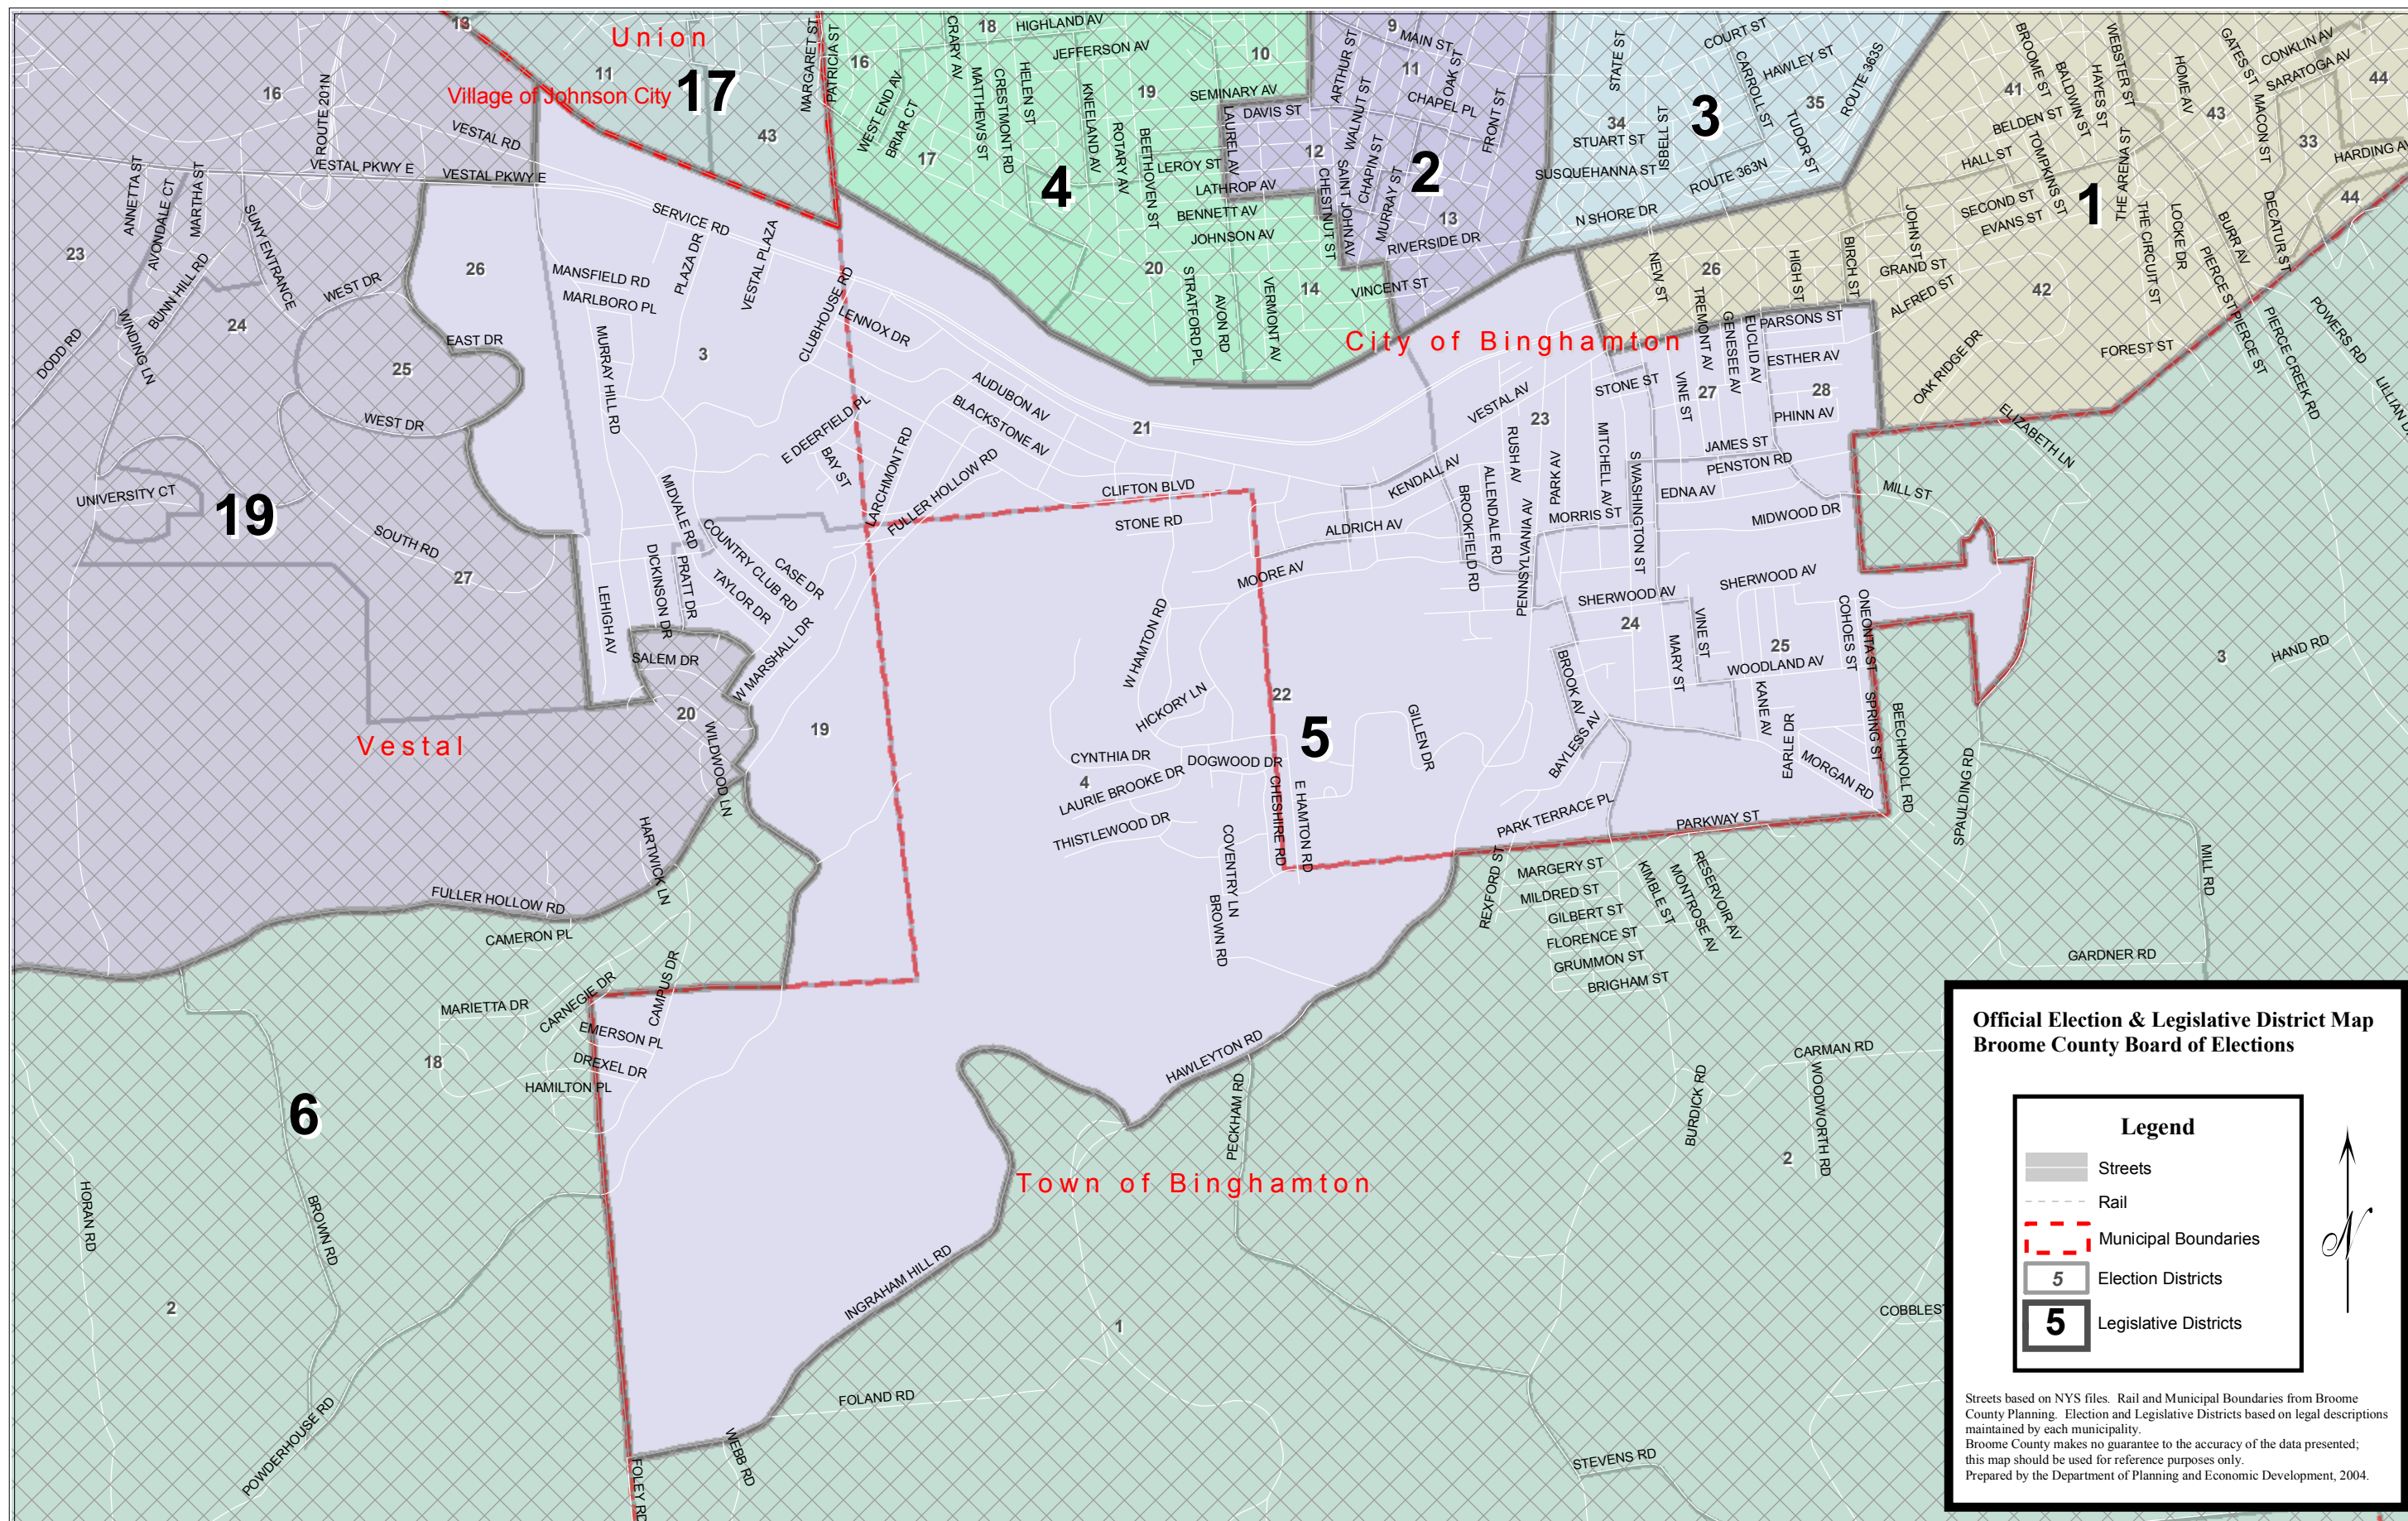

# County Legislative District 5

**Official Election & Legislative District Map**  
**Broome County Board of Elections**

**Legend**

- Streets
- Rail
- Municipal Boundaries
- Election Districts
- Legislative Districts

Streets based on NYS files. Rail and Municipal Boundaries from Broome County Planning. Election and Legislative Districts based on legal descriptions maintained by each municipality. Broome County makes no guarantee to the accuracy of the data presented; this map should be used for reference purposes only. Prepared by the Department of Planning and Economic Development, 2004.