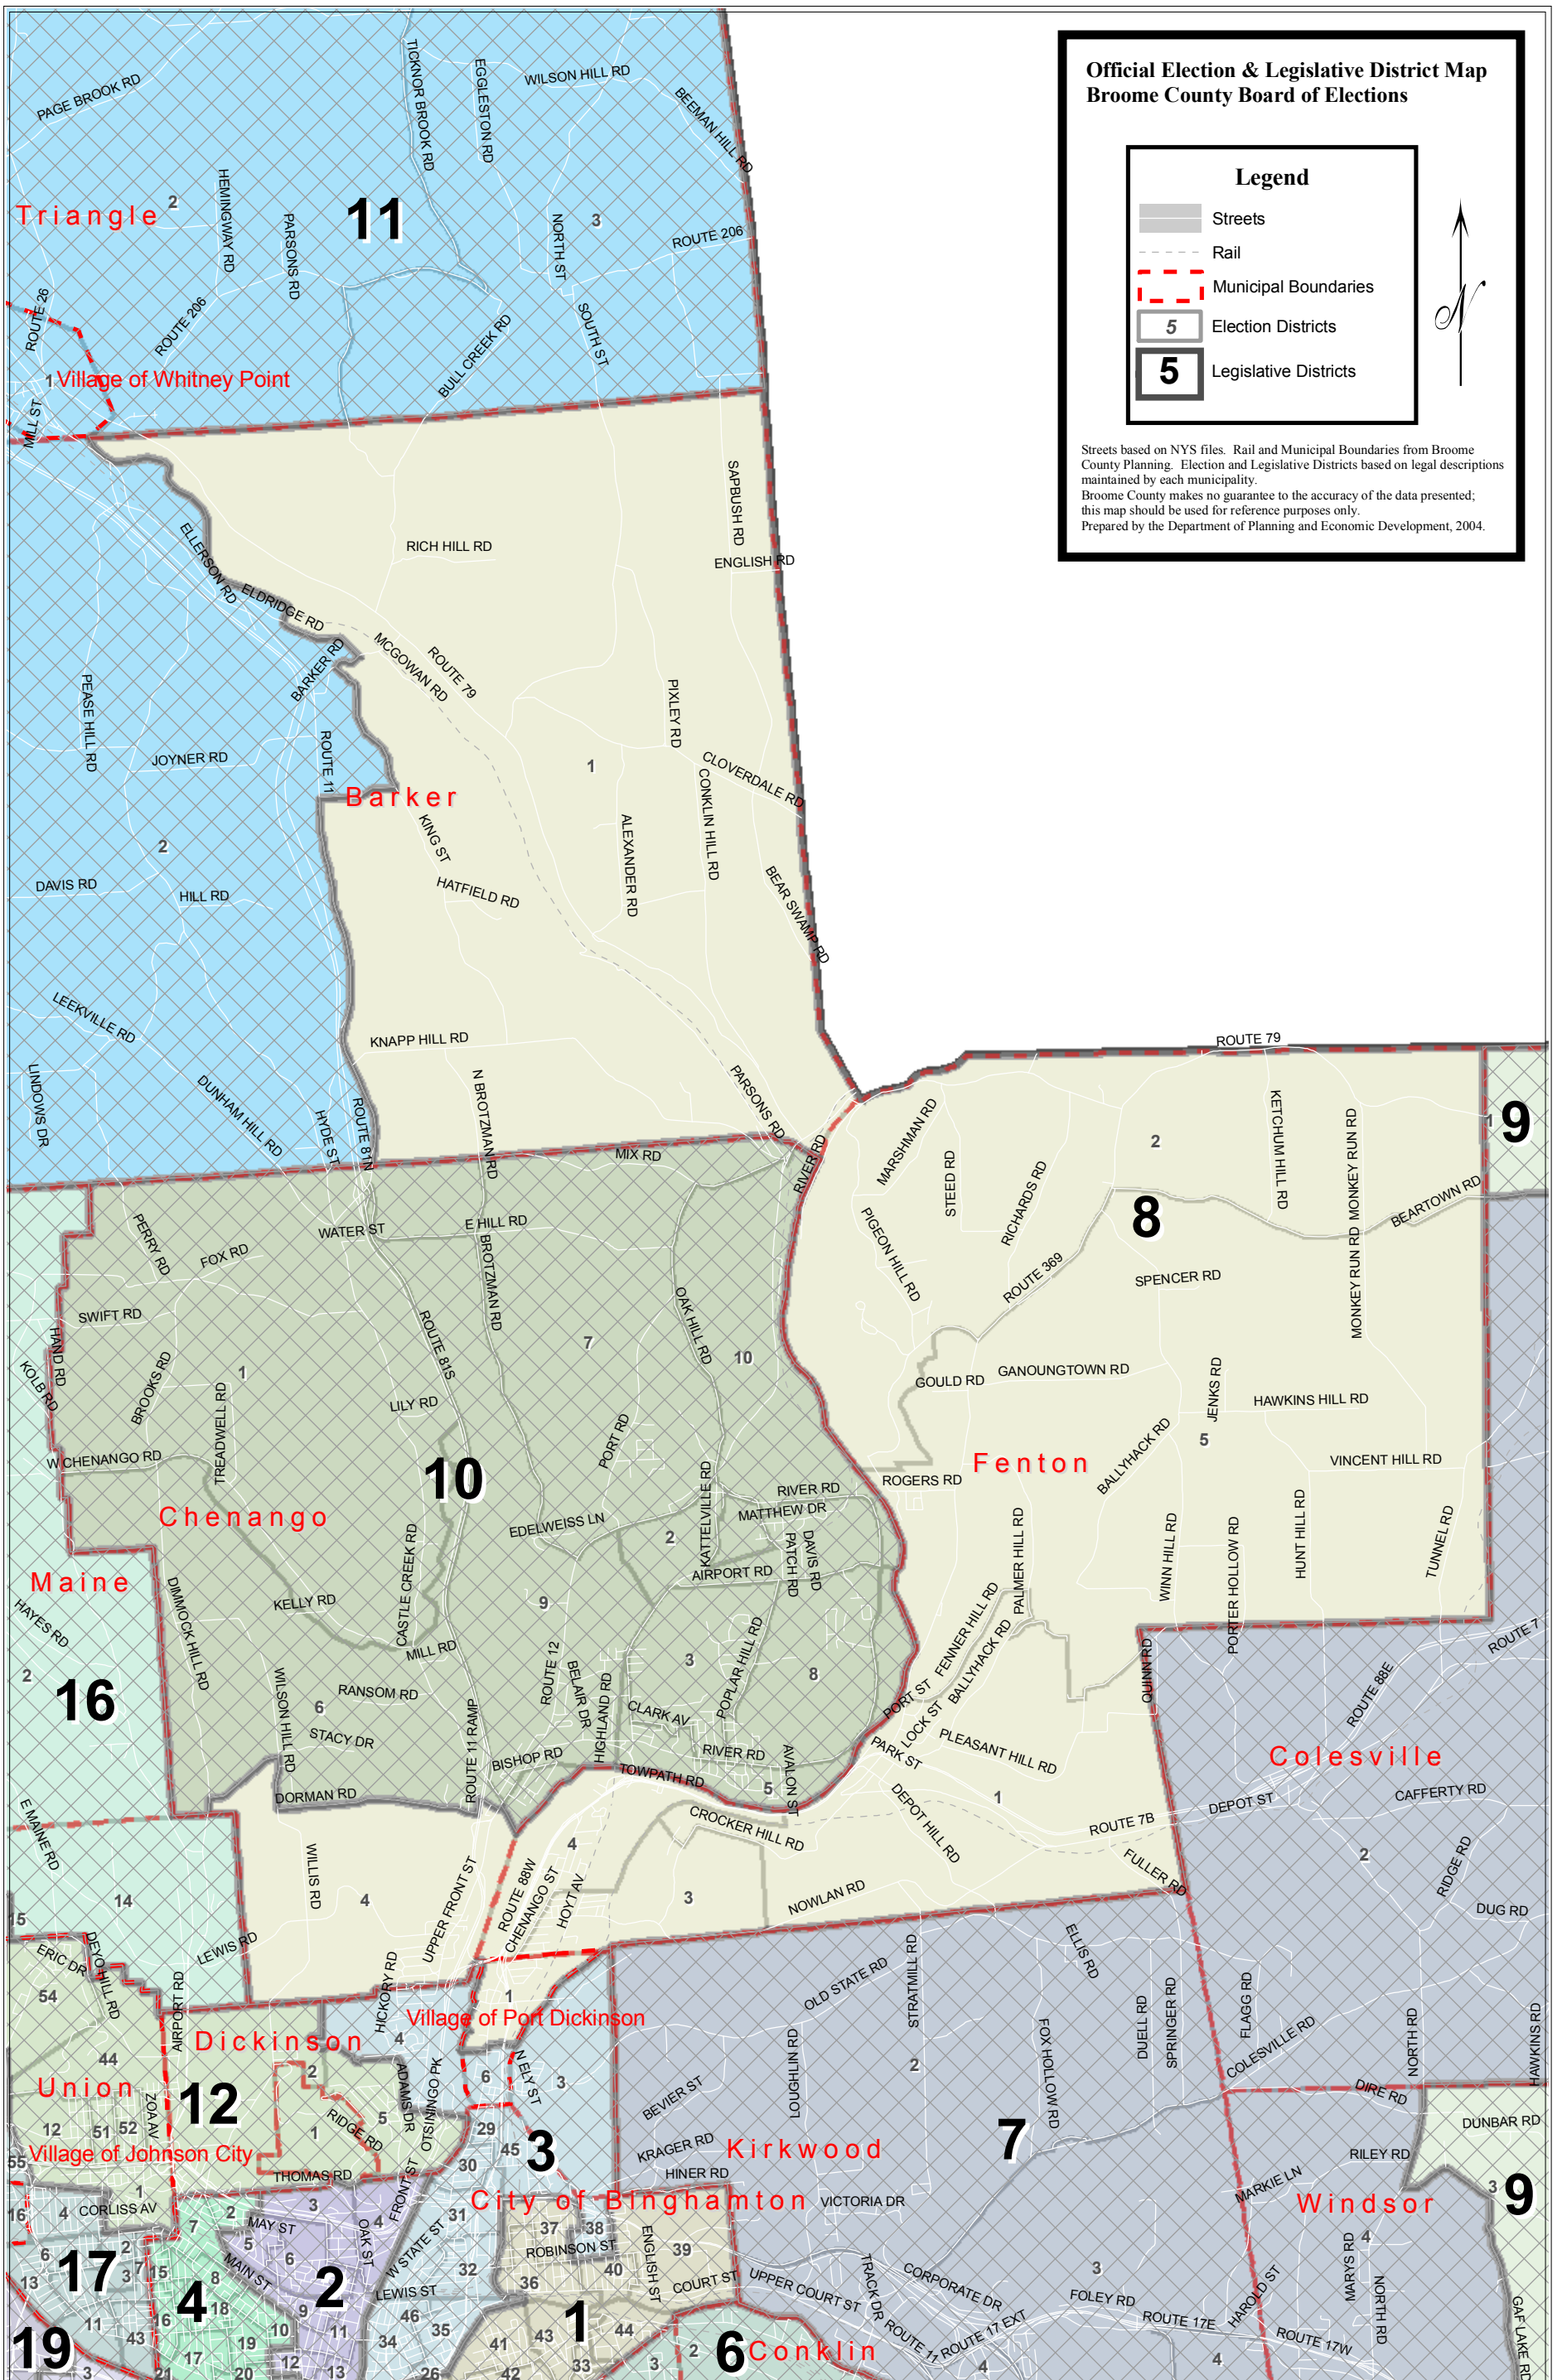

# County Legislative District 8

**Official Election & Legislative District Map**  
**Broome County Board of Elections**

**Legend**

- Streets
- Rail
- Municipal Boundaries
- Election Districts
- Legislative Districts

Streets based on NYS files. Rail and Municipal Boundaries from Broome County Planning. Election and Legislative Districts based on legal descriptions maintained by each municipality. Broome County makes no guarantee to the accuracy of the data presented; this map should be used for reference purposes only. Prepared by the Department of Planning and Economic Development, 2004.