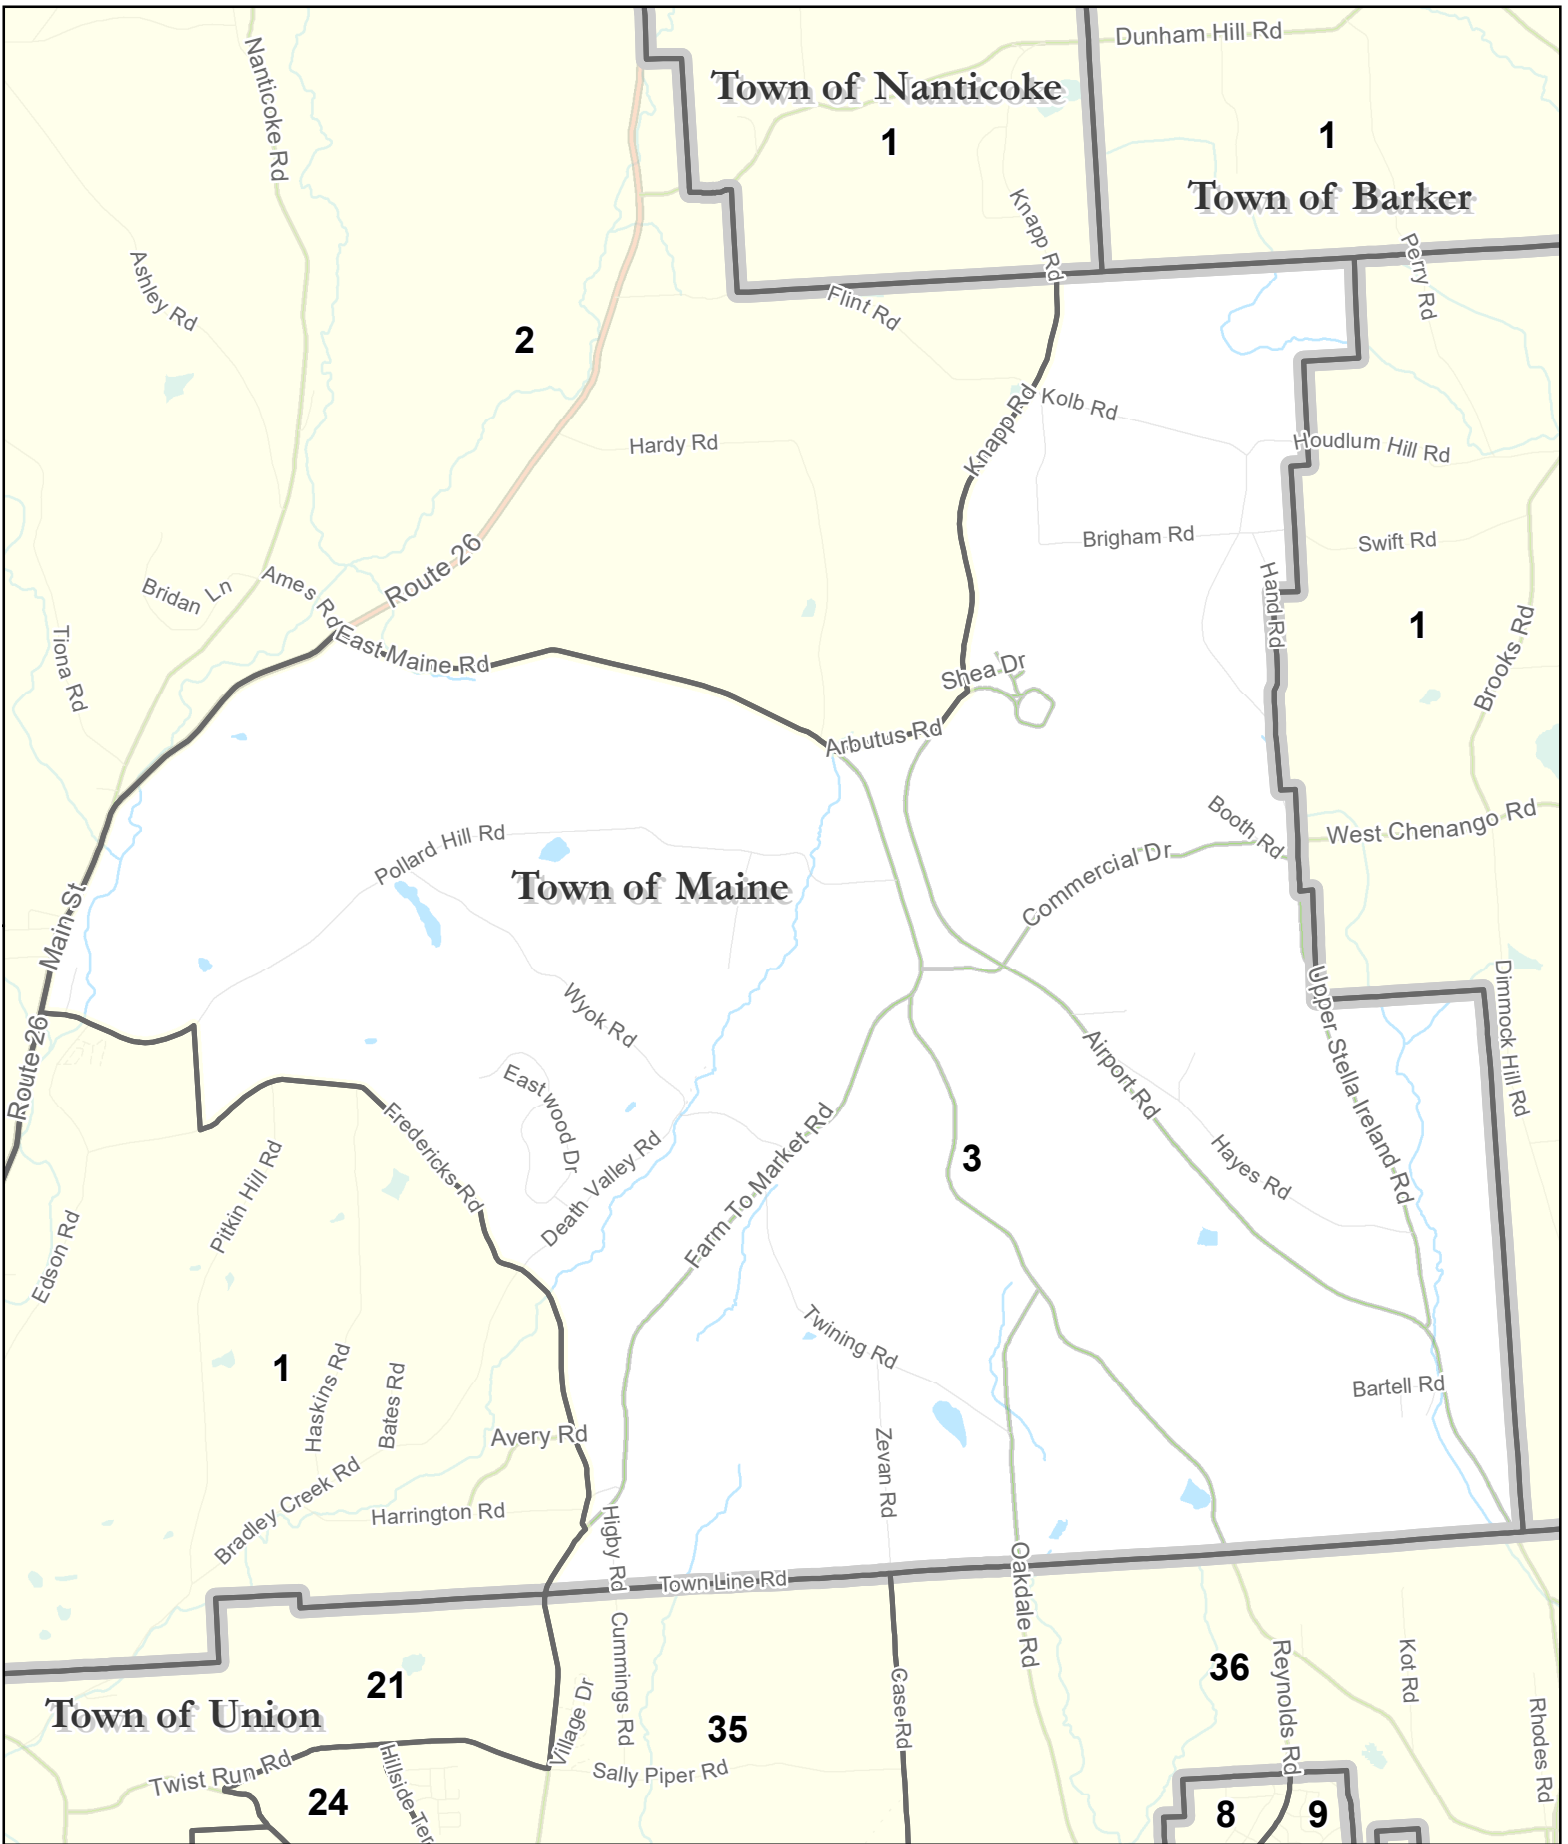

Individual Election Districts: Maine 1

DISCLAIMER: Broome County does not guarantee the accuracy of the data presented. Information should be used for illustrative purposes only.

1 inch = 3,436 Feet

Individual Election Districts: Maine 2

DISCLAIMER: Broome County does not guarantee the accuracy of the data presented. Information should be used for illustrative purposes only.

1 inch = 4,041 Feet

Individual Election Districts: Maine 3

DISCLAIMER: Broome County does not guarantee the accuracy of the data presented. Information should be used for illustrative purposes only.