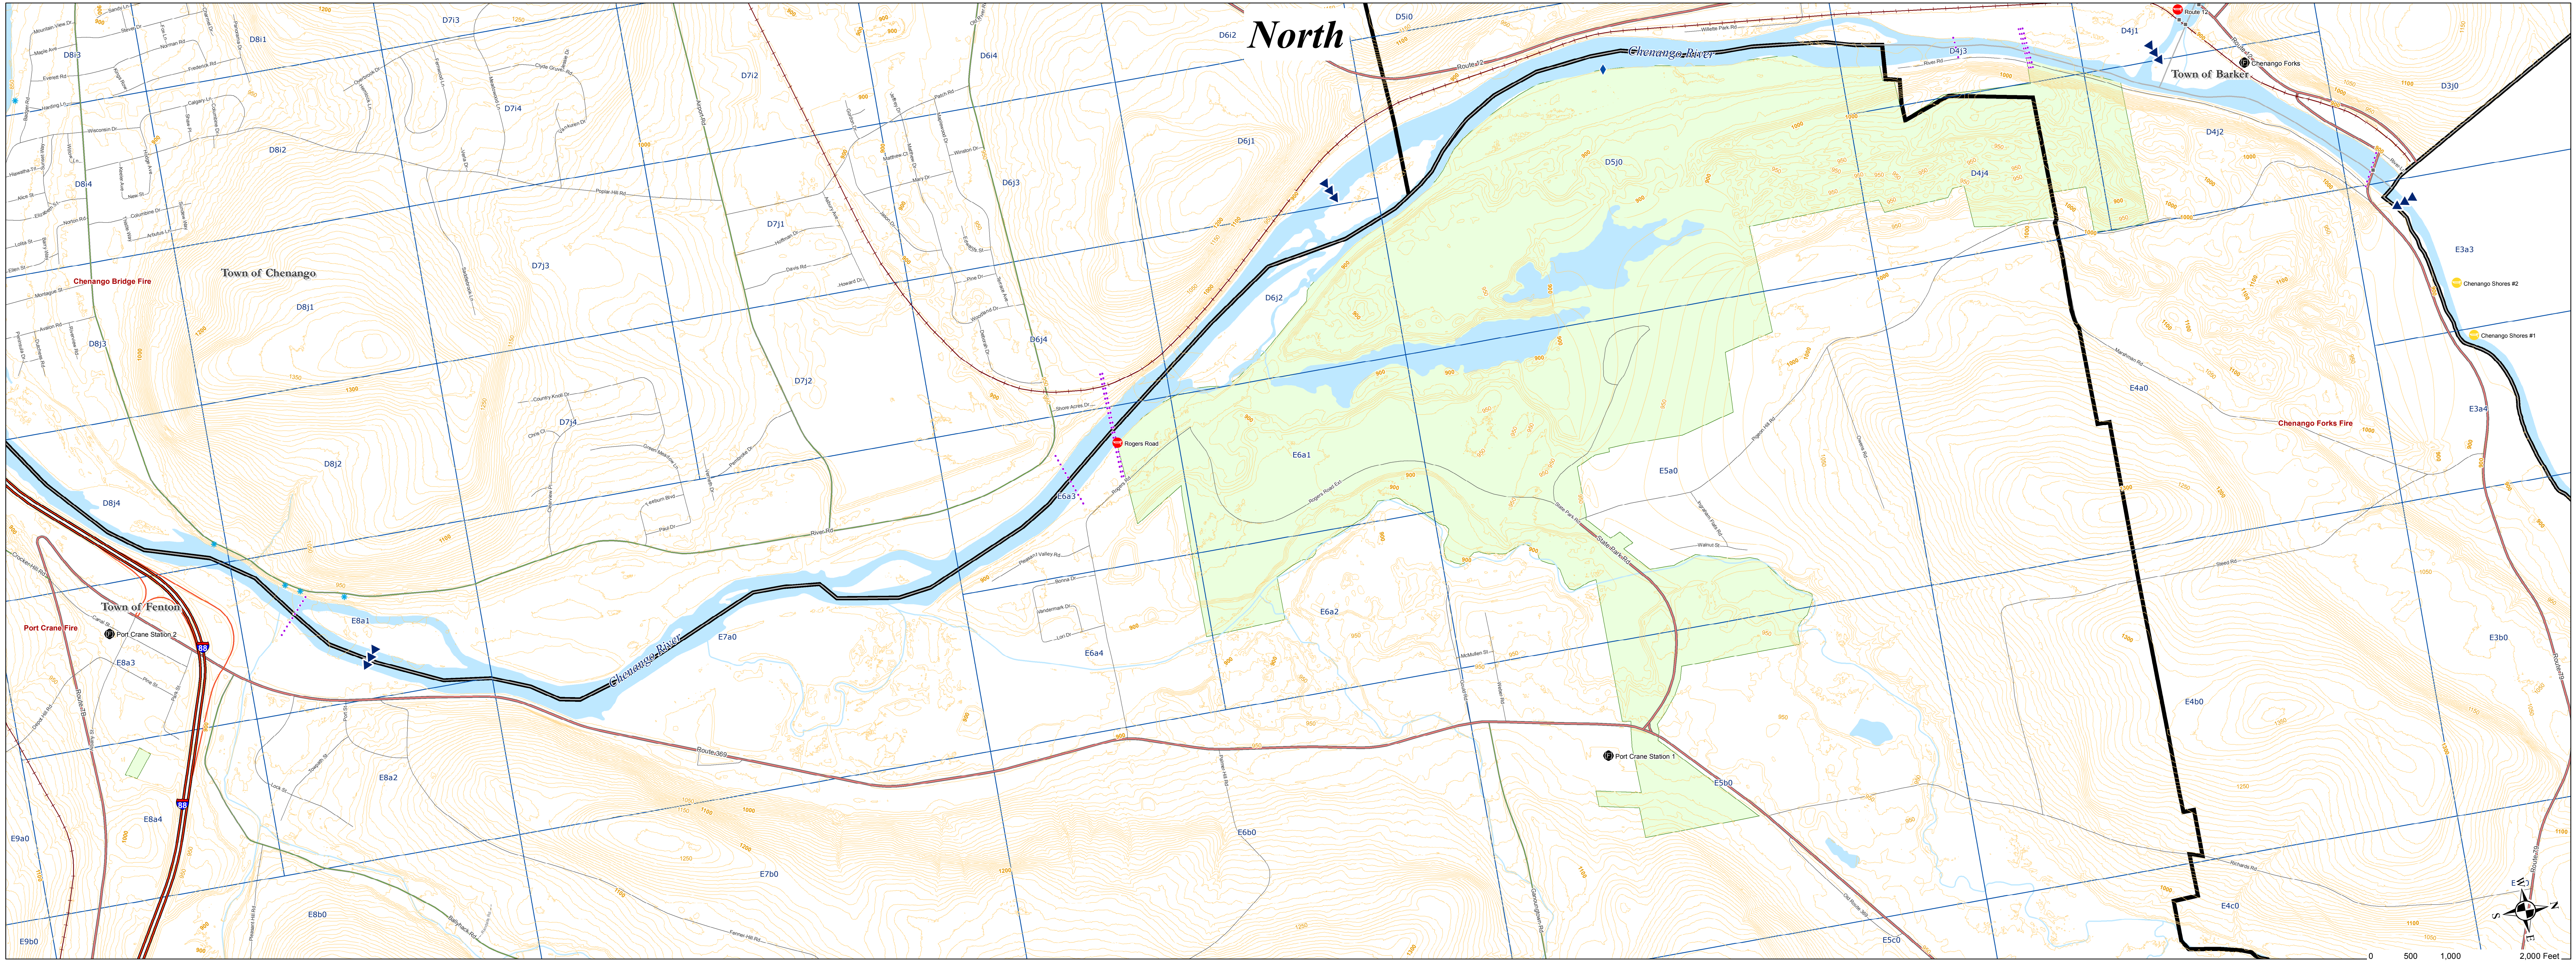

Chenango River

From Chenango County Line to Susquehanna River

River Pre-Plan Maps | Broome County New York | Project Date 04/15/2014 | Version 1.0
 Sponsored by Broome County Office of Emergency Services and Broome County Fire Chiefs Association
 Maps created by Broome County GIS