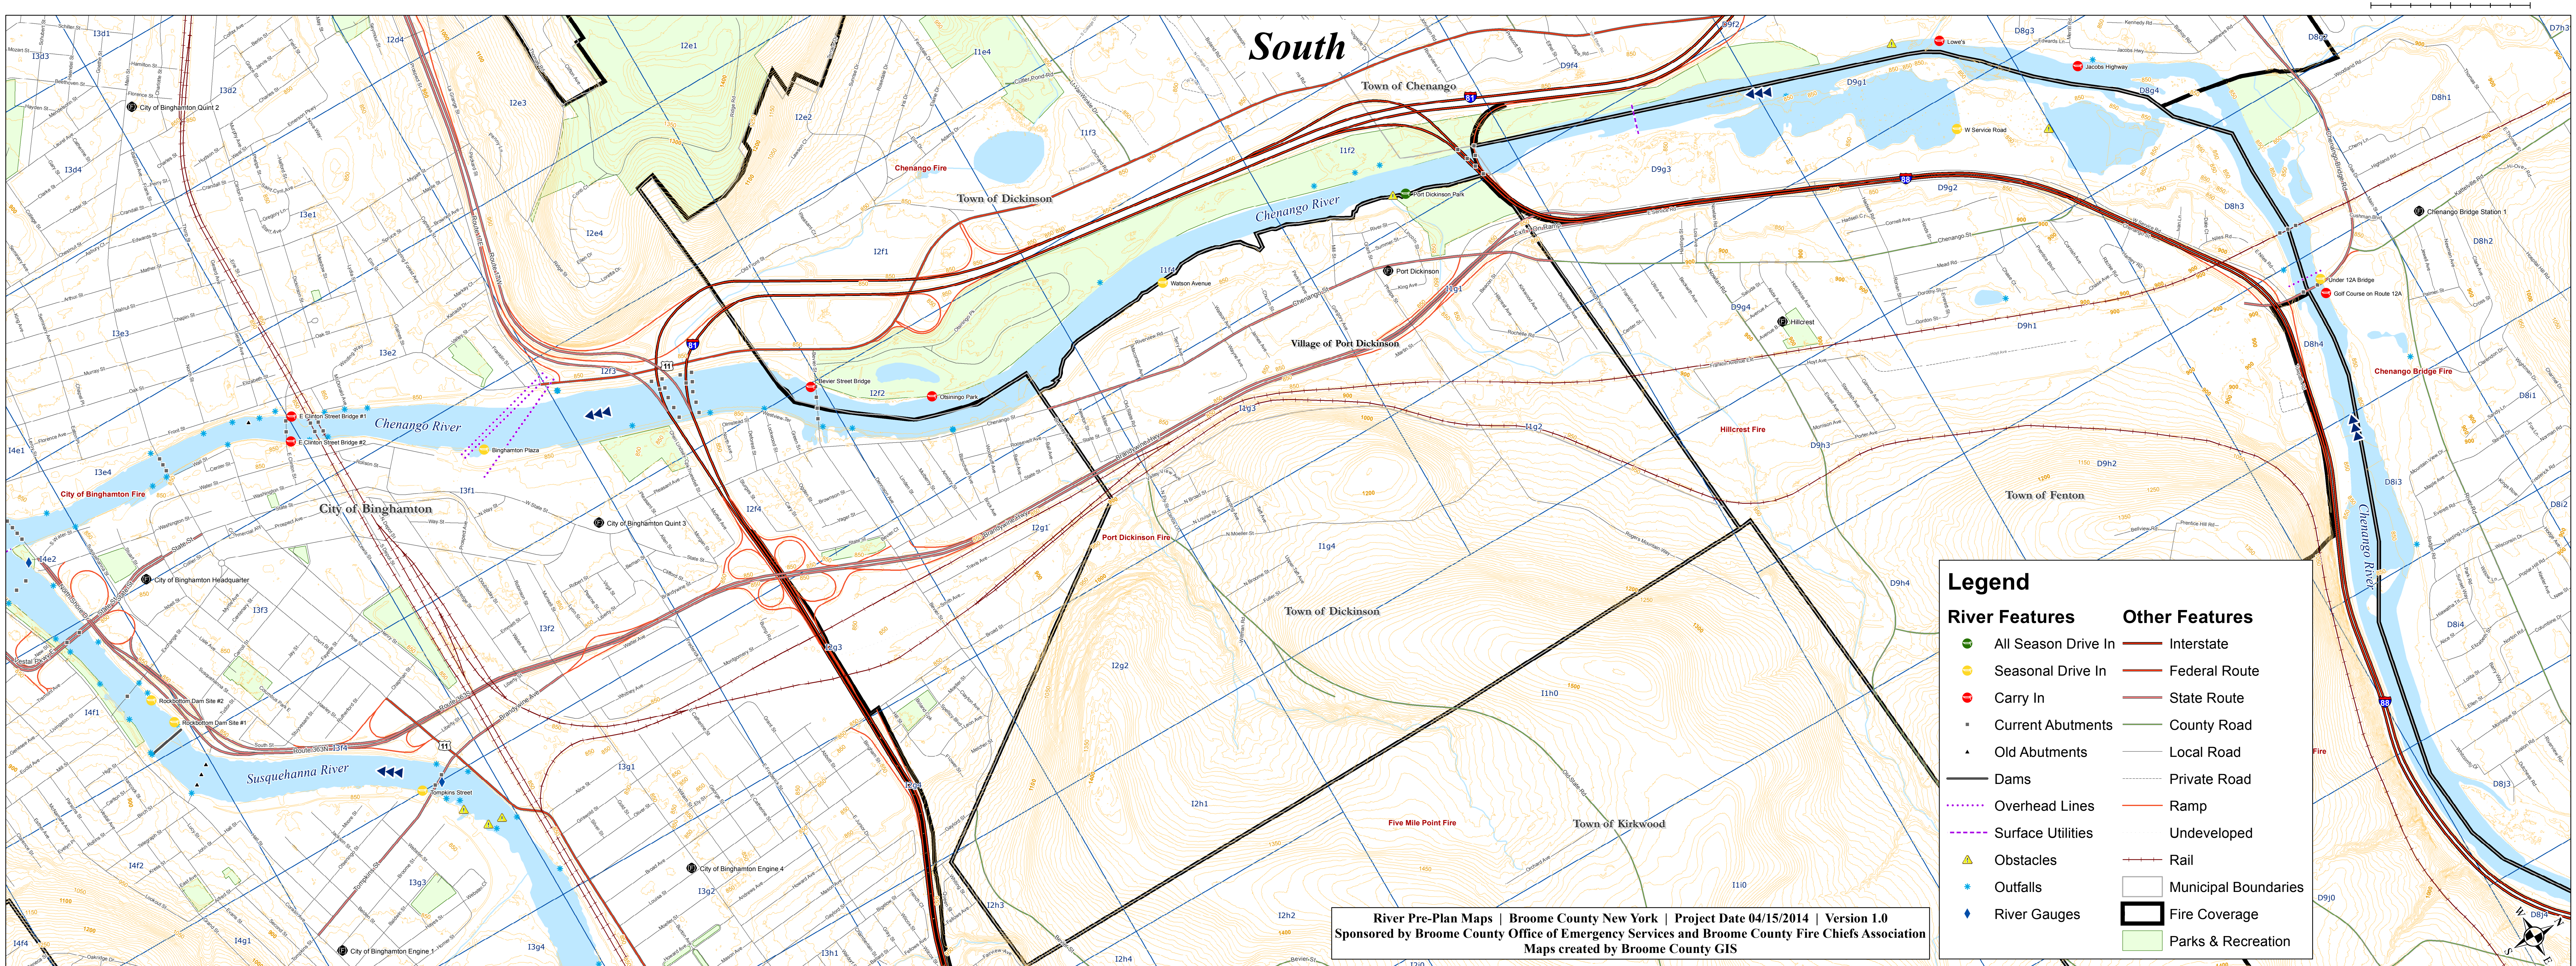

Chenango River

From Chenango County Line to Susquehanna River

River Pre-Plan Maps | Broome County New York | Project Date 04/15/2014 | Version 1.0
 Sponsored by Broome County Office of Emergency Services and Broome County Fire Chiefs Association
 Maps created by Broome County GIS