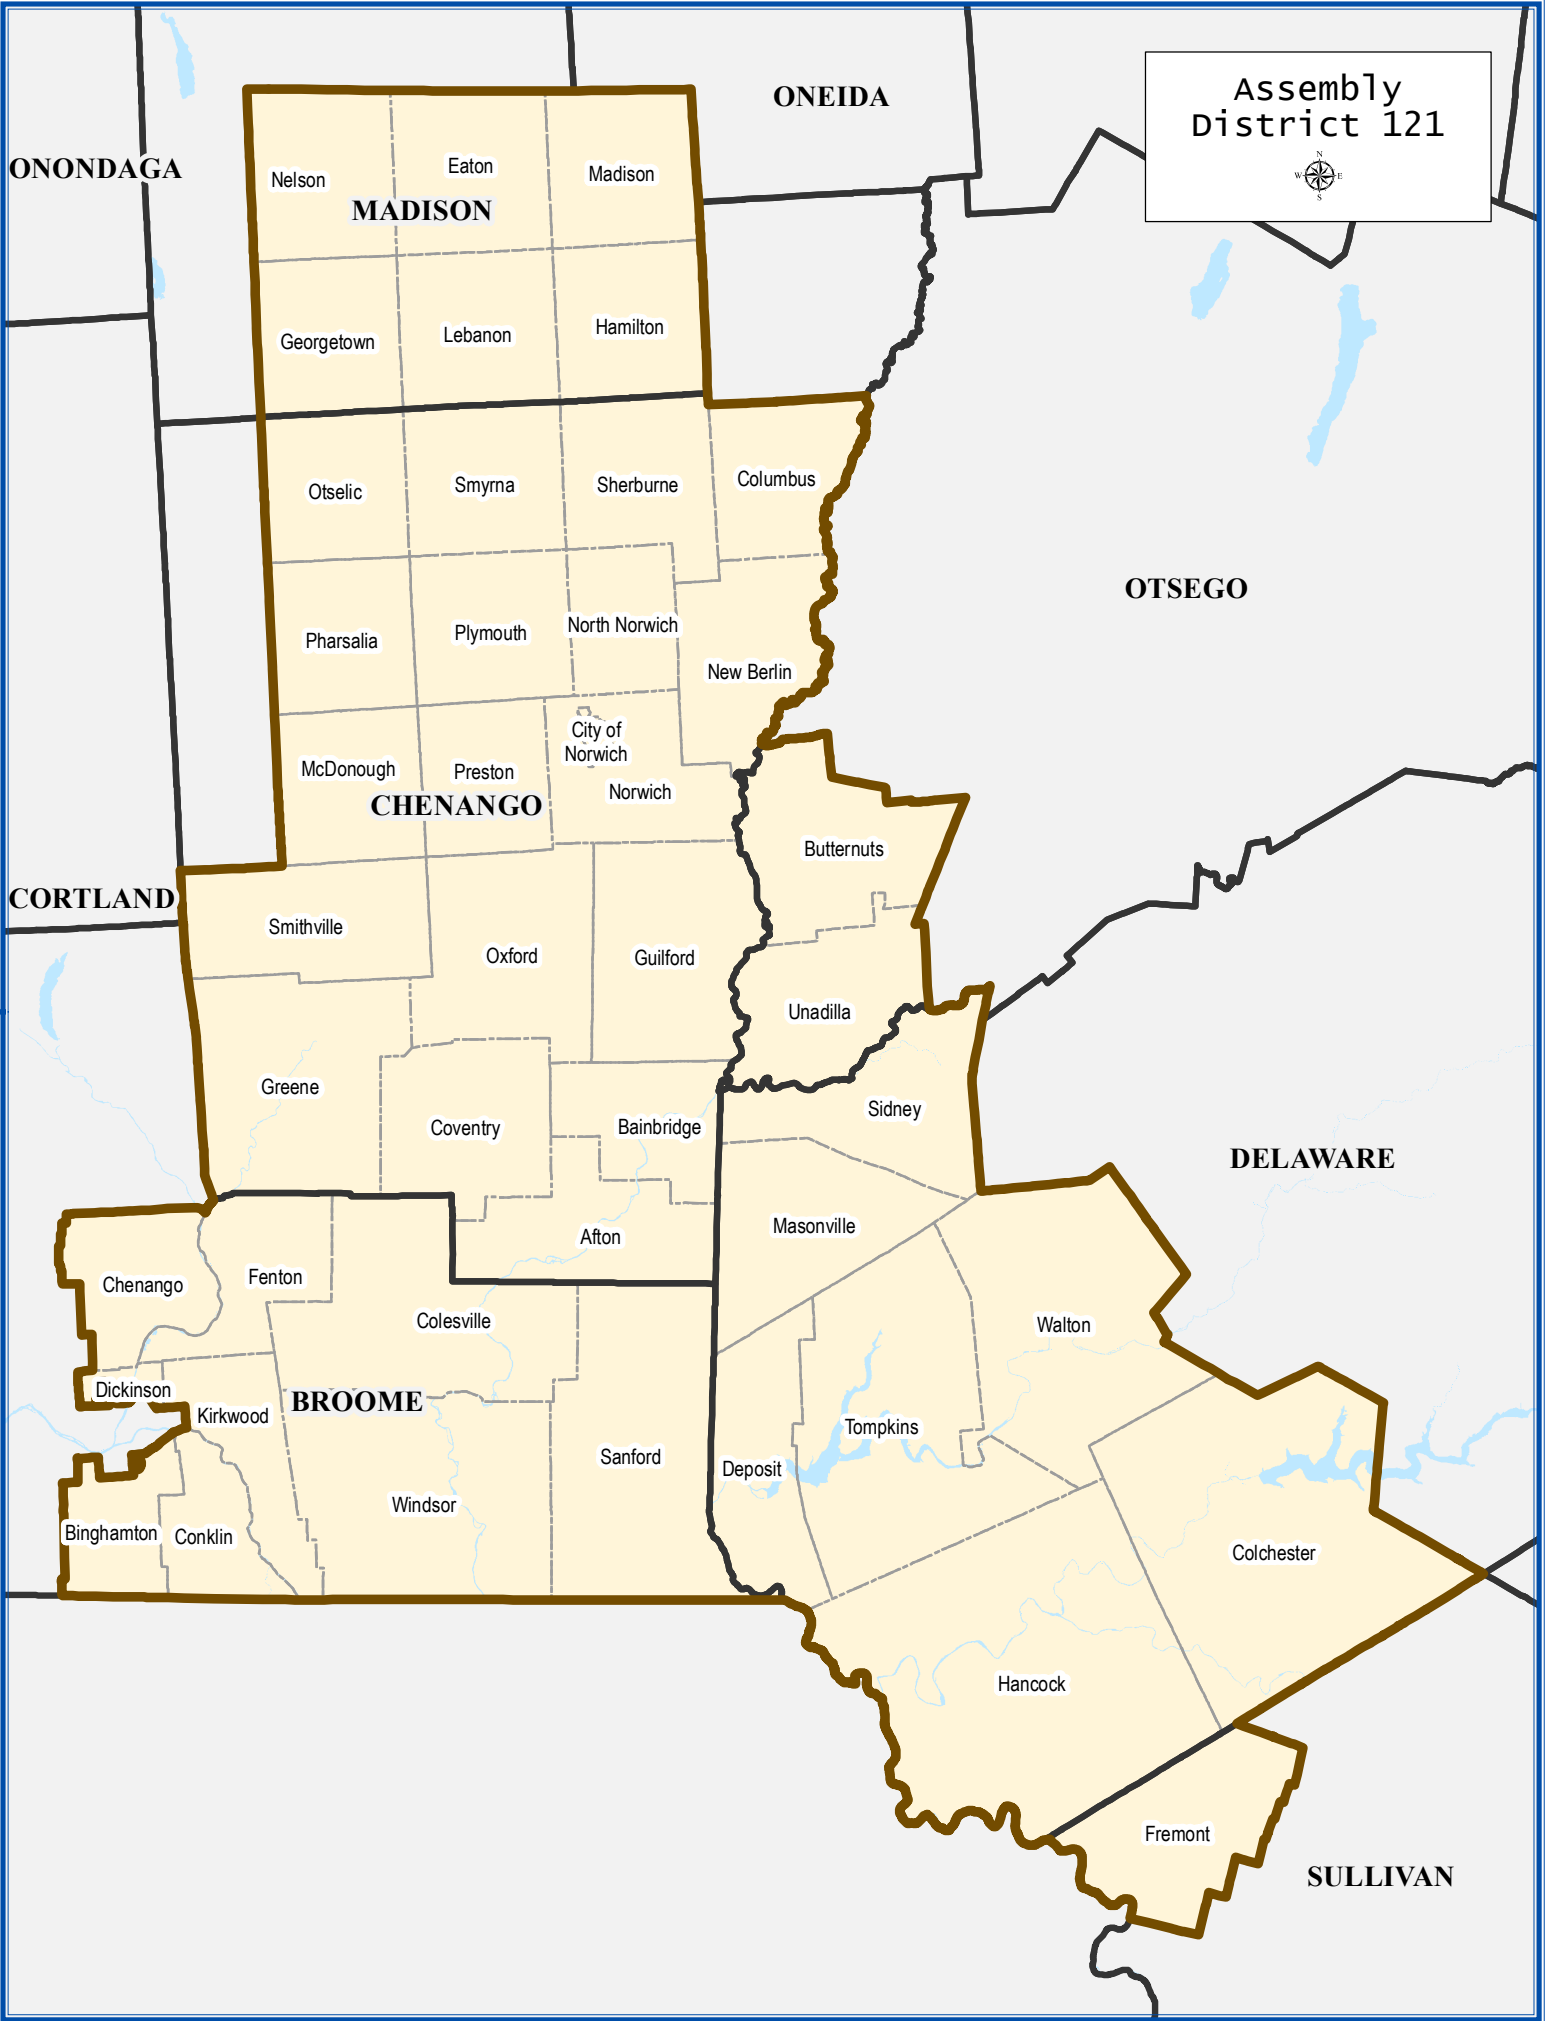

Assembly District 121

## Assembly District 121

Total population : 140,205

Deviation : 5,580

Deviation Percentage : 4.14

	NH White	NH Black	Hispanic	NH Asian	NH AmInd	NH Hwn	NH Multi	NH Other
Total	125,668	2,287	3,826	1,267	275	28	6,464	390
% of Total	89.63	1.63	2.73	0.90	0.20	0.02	4.61	0.28
Total 18+	102,446	1,841	2,593	1,062	248	18	4,401	295
% of 18+	90.74	1.63	2.30	0.94	0.22	0.02	3.90	0.26
Department of Justice								
	NH White	NH Black	Hispanic	NH Asian	NH AmInd	NH Hwn	NH Multi	NH Other
Total	125,668	3,268	3,826	1,815	2,430	64	403	2,731
% of Total	89.63	2.33	2.73	1.29	1.73	0.05	0.29	1.95
Total 18+	102,446	2,249	2,593	1,386	1,902	39	237	2,052
% of 18+	90.74	1.99	2.30	1.23	1.68	0.03	0.21	1.82