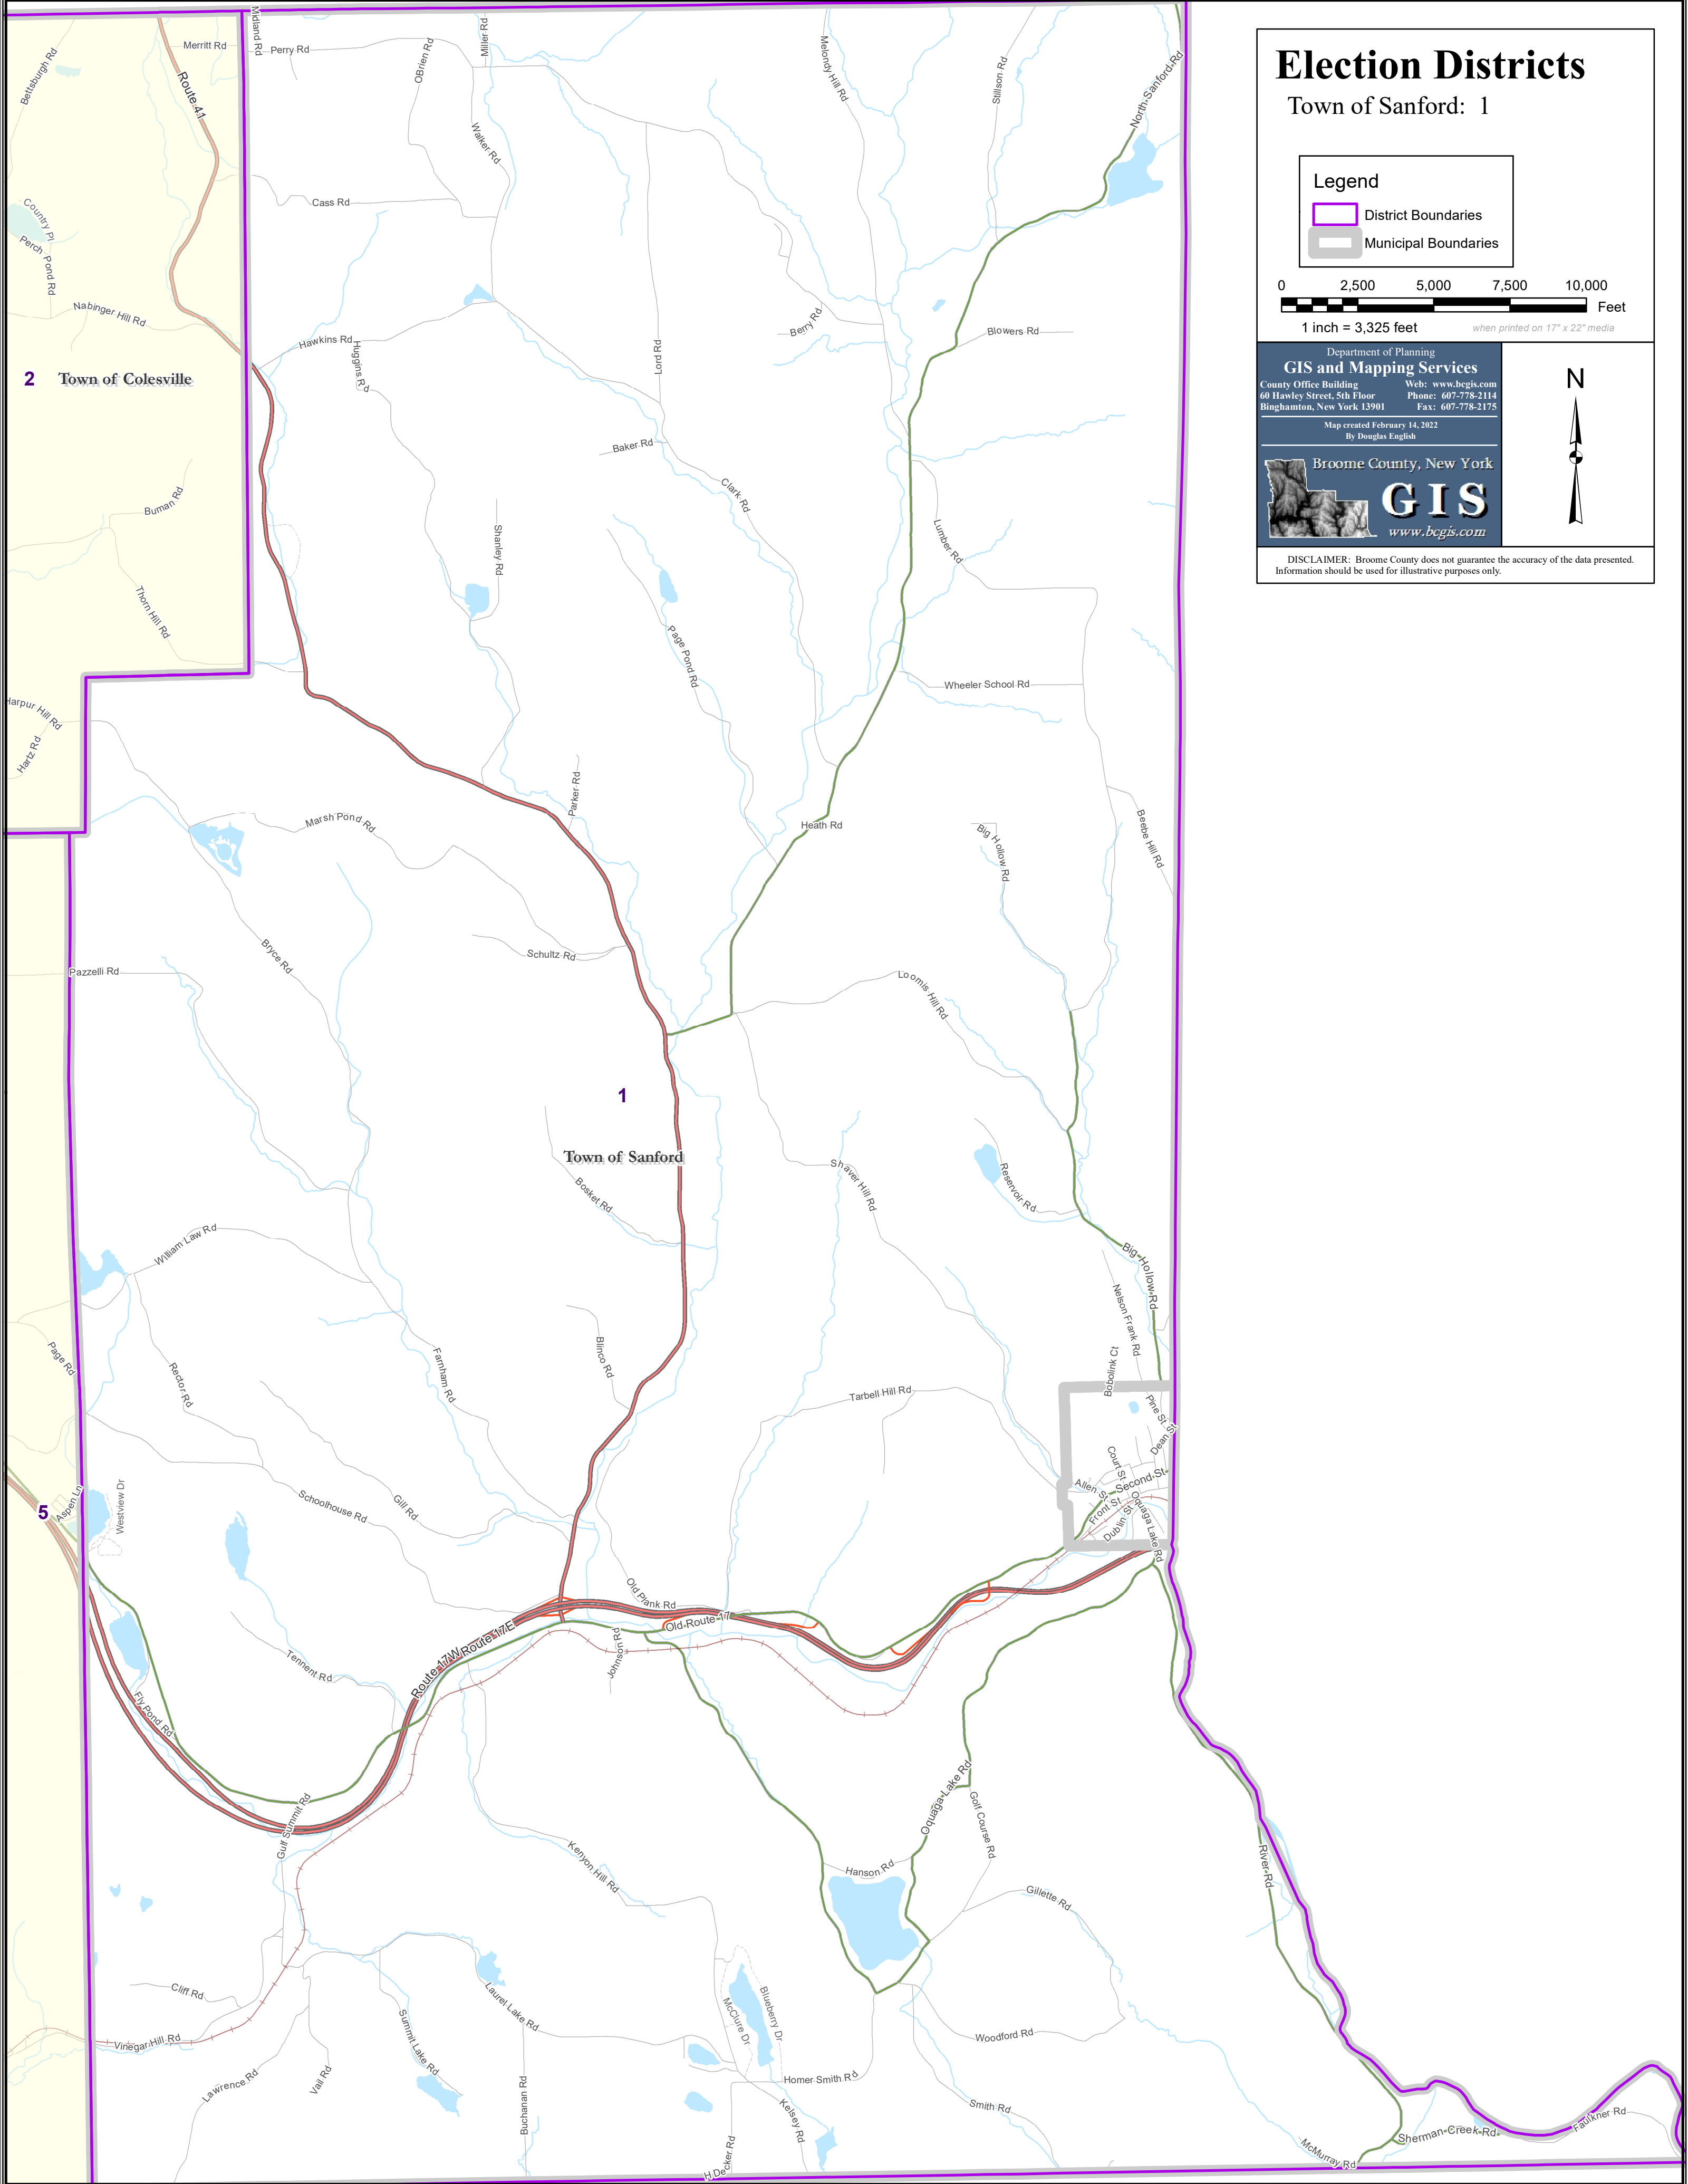

Election Districts

Town of Sanford: 1

Legend

-  District Boundaries
-  Municipal Boundaries

Department of Planning GIS and Mapping Services

County Office Building
60 Hawley Street, 5th Floor
Binghamton, New York 13901

2 Town of Colesville

1

Town of Sanford

5