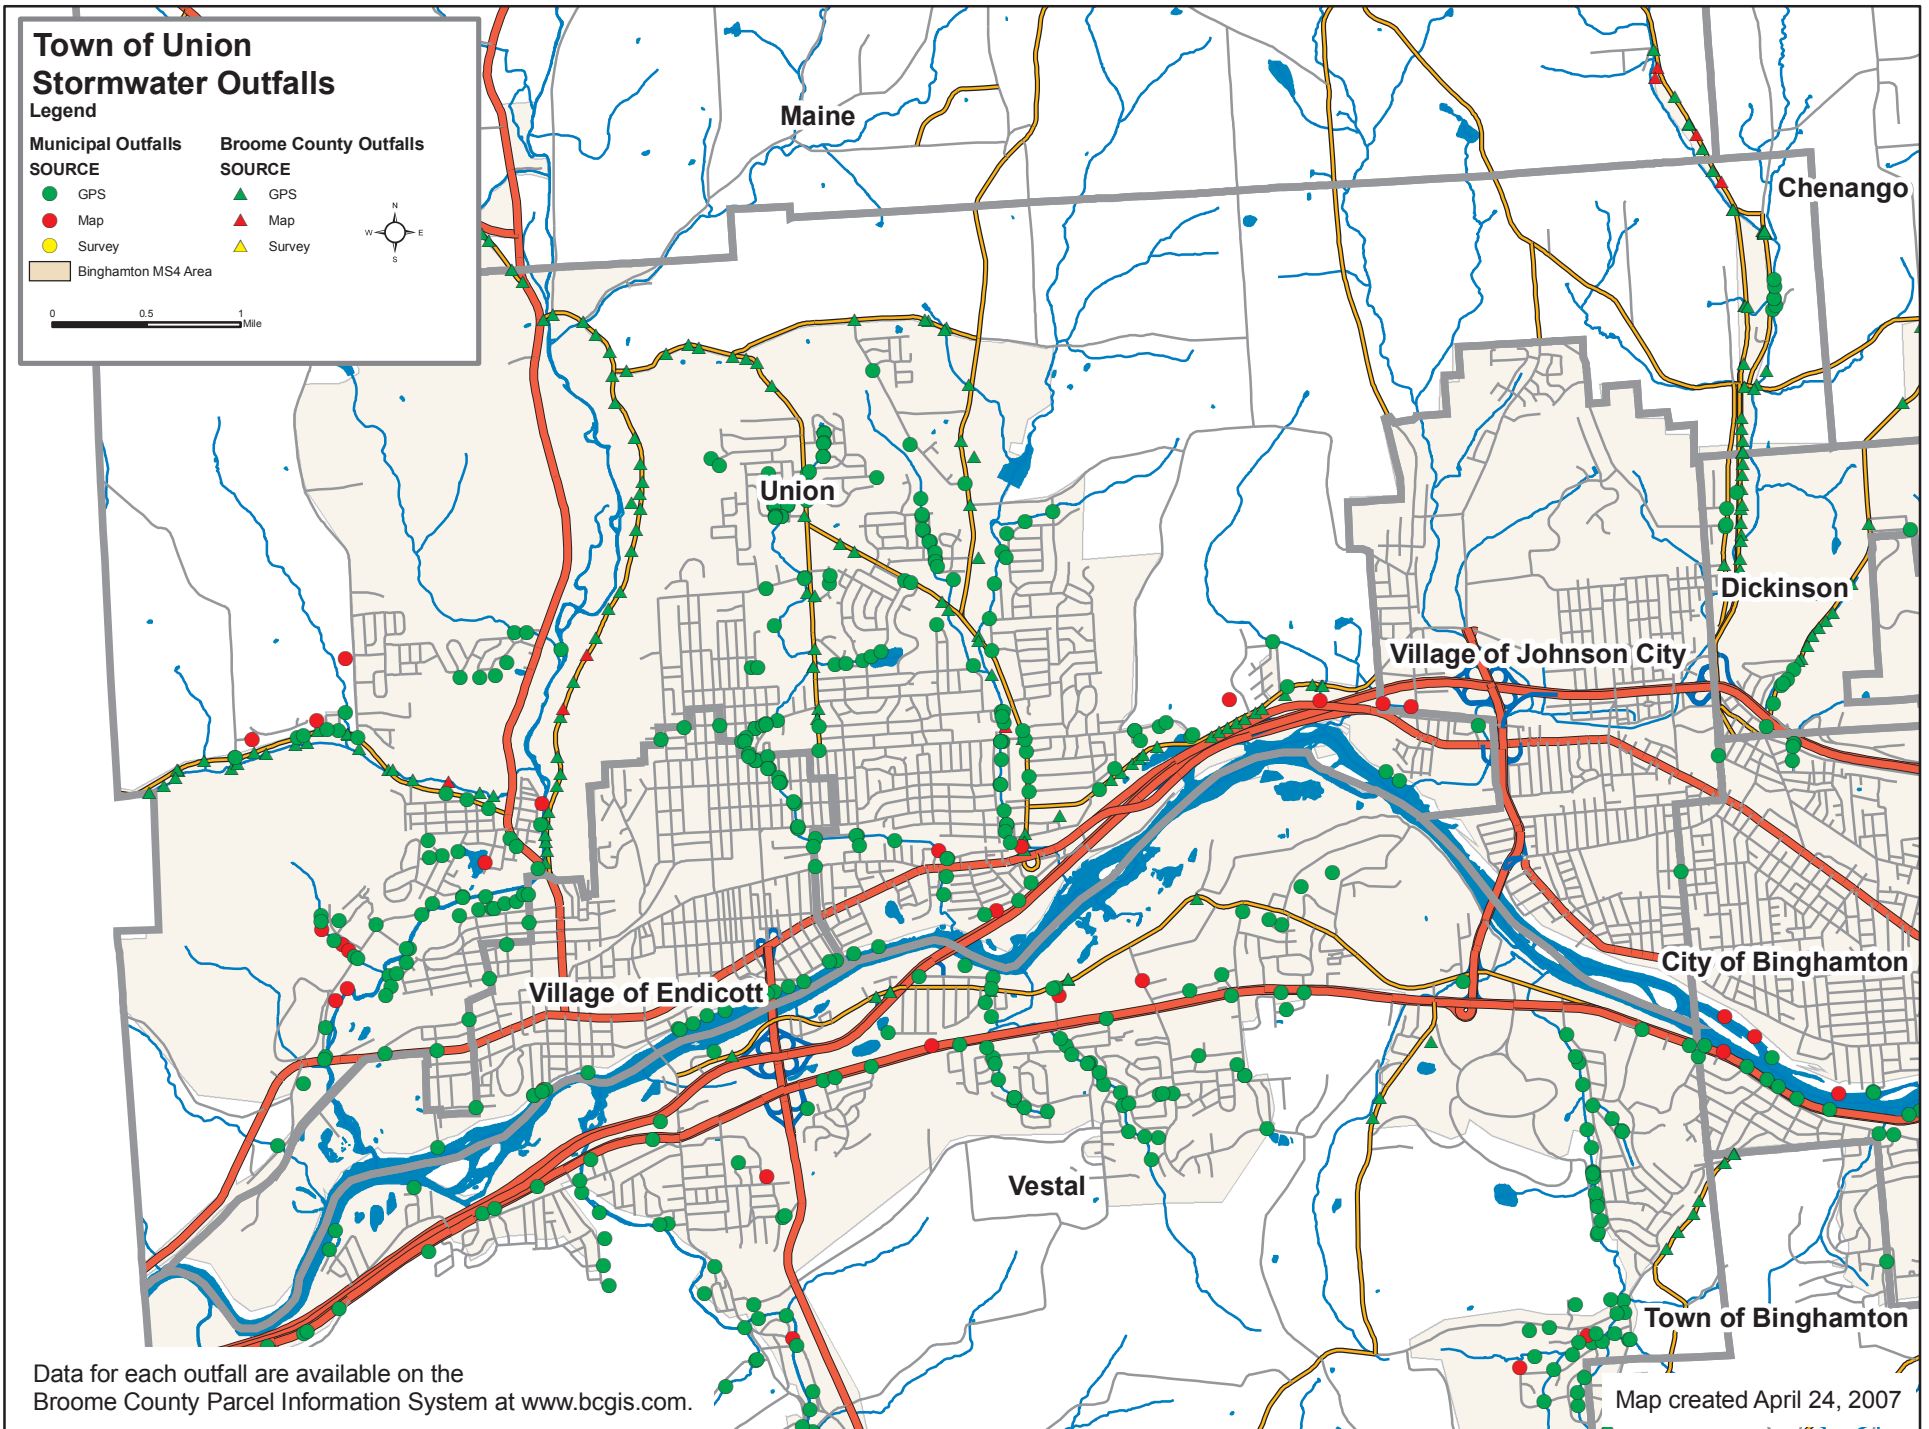

Town of Union Stormwater Outfalls

Legend

Municipal Outfalls

SOURCE

- GPS
- Map
- Survey

Broome County Outfalls

SOURCE

- ▲ GPS
- ▲ Map
- ▲ Survey

Binghamton MS4 Area

Data for each outfall are available on the
Broome County Parcel Information System at www.bcgis.com.

Map created April 24, 2007